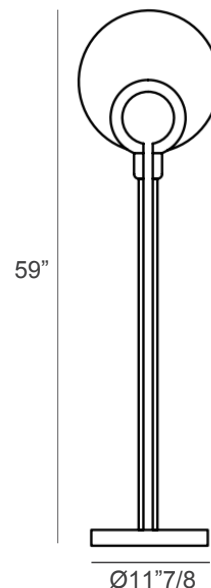

Made in Italy.

**Light source:** Strip LED 7,1W - 3000°K - 24 Vdc - SMD 2835 660 lm - life time 50.000 hrs - Dimmable - 1,061 V3 - Energy Efficiency: E

### *Dimensions*

Ø11"7/8 x 59"H