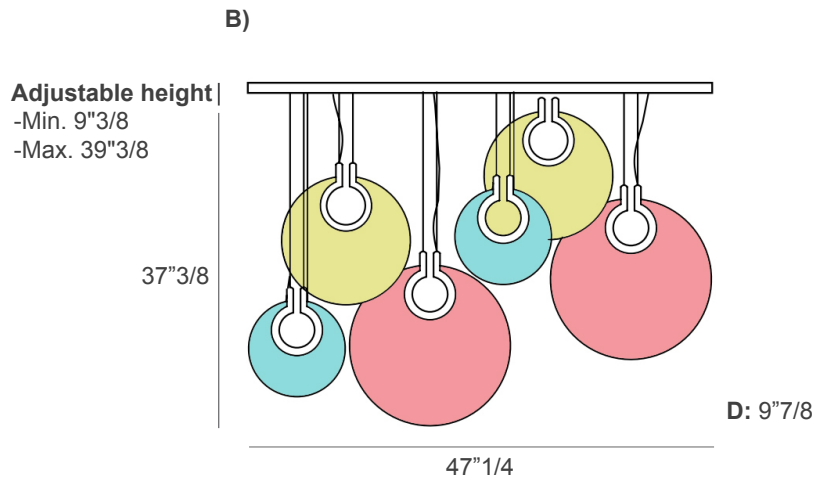

Corallo

Dimensions

A) 31"1/2W x 7"7/8D x 39"3/8H + 9"3/8MinH to 39"3/8MaxH of Cables and Canopy (Adjustable) - **CORALLO S3**
Strip LED 21,3W - 3000°K - 24 Vdc - SMD 2835 1980 lm - life time 50.000 hrs - Dimmable - 1,061 V3 - Energy Efficiency: E

B) 47"1/4W x 9"7/8D x 37"3/8H + 9"3/8MinH to 39"3/8MaxH of Cables and Canopy (Adjustable) - **CORALLO S6**
Strip LED 42,6W - 3000°K - 24 Vdc - SMD 2835 3960 lm - life time 50.000 hrs - Dimmable - 1,061 V3 - Energy Efficiency: E

References:

Disks shown in this **color** may be customized in a different finish than those shown in this **color** and this **color**.