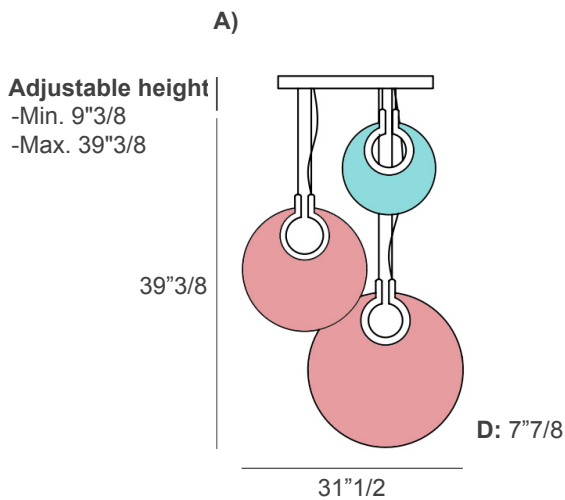

Corallo

Dimensions

A) 31"1/2W x 7"7/8D x 39"3/8H + 9"3/8MinH to 39"3/8MaxH of Cables and Canopy (Adjustable) - **CORALLO S3**
Strip LED 21,3W - 3000°K - 24 Vdc - SMD 2835 1980 lm - life time 50.000 hrs - Dimmable - 1,061 V3 - Energy Efficiency: E

B) 47"1/4W x 9"7/8D x 37"3/8H + 9"3/8MinH to 39"3/8MaxH of Cables and Canopy (Adjustable) - **CORALLO S6**
Strip LED 42,6W - 3000°K - 24 Vdc - SMD 2835 3960 lm - life time 50.000 hrs - Dimmable - 1,061 V3 - Energy Efficiency: E

References:

Disks shown in this **color** may be customized in a different finish than those shown in this **color** and this **color**.