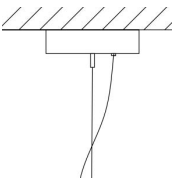

Dewy

Design: Alberto Ghirardello

Description

Like a dewdrop resting delicately on a blade of grass at dawn, this pendant captures the purity of nature's simplest moments. Its rounded form refracts the light with soft brilliance, while the continuous 360° neonflex within ensures a seamless, radiant glow. A luminous jewel suspended in space, both delicate and enduring. Made in Italy.

Light source: 1 - 360° neon flex 4.32W - 3000° K/4000°K - 24 Vdc - 240 lm - Dimmable

Dimensions

Ø4"3/4 x 11"7/8H + 7"MinH to 59"MaxH of Cables and Canopy (Adjustable height) - **DEWY S1**

Hook with ceiling cup or metal box & metal cable (A)

- Min. height 7"
- Max. height 59"
The height of the lamp is calculated by excluding the hook.

Finishes & Materials

Pane: Borosilicate glass made in Veneto.

Joint bushings: Turned and milled aluminum.