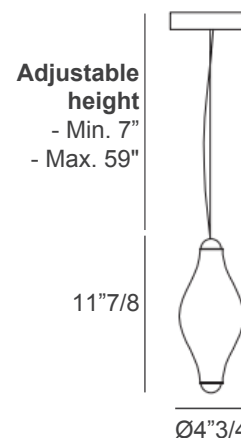

Light source: 1 - 360° neon flex 4.32W - 3000° K/4000°K - 24 Vdc - 240 lm - Dimmable

Dimensions

Ø4"3/4 x 11"7/8H + 7"MinH to 59"MaxH of Cables and Canopy (Adjustable height) - **DEWY S1**

Hook with ceiling cup or metal box & metal cable (A)

- Min. height 7"
- Max. height 59"
The height of the lamp is calculated by excluding the hook.

Finishes & Materials

Pane: Borosilicate glass made in Veneto.

Joint bushings: Turned and milled aluminum.