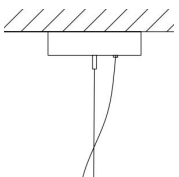

## Description

On a spring morning, a slender blade of grass bends gently under the weight of perfect dewdrops, each refracting the soft, warm light of dawn. Inspired by this vision, the Dewy lamp takes shape: its rounded forms allow graceful movement, adapting to curves and flowing lines. Within, a continuous 360° neonflex runs seamlessly through the entire piece, ensuring uninterrupted radiance. Made in Italy.

## Dimensions

Ø4"3/4 x 47"1/4H + 7"MinH to 59"MaxH of Cables and Canopy (Adjustable height) - DEWY S4

Hook with ceiling cup or metal box & metal cable (A)

- Min. height 7"  
- Max. height 59"  
The height of the lamp is calculated by excluding the hook.