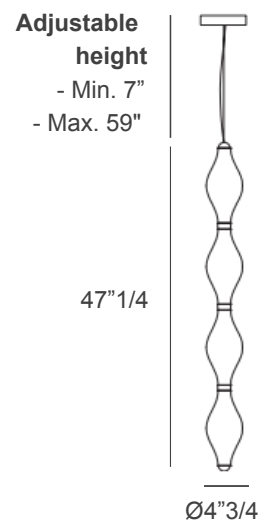

## Description

On a spring morning, a slender blade of grass bends gently under the weight of perfect dewdrops, each refracting the soft, warm light of dawn. Inspired by this vision, the Dewy lamp takes shape: its rounded forms allow graceful movement, adapting to curves and flowing lines. Within, a continuous 360° neonflex runs seamlessly through the entire piece, ensuring uninterrupted radiance. Made in Italy.

**Light source:** 1 - 360° neon flex 17.30 W 3000K / 4000° K- 24 Vdc - 360 lm - Dimmable

## Dimensions

Ø4"3/4 x 47"1/4H + 7"MinH to 59"MaxH of Cables and Canopy (Adjustable height) - DEWY S4

Hook with ceiling cup or metal box & metal cable (A)

- Min. height 7"  
- Max. height 59"  
The height of the lamp is calculated by excluding the hook.