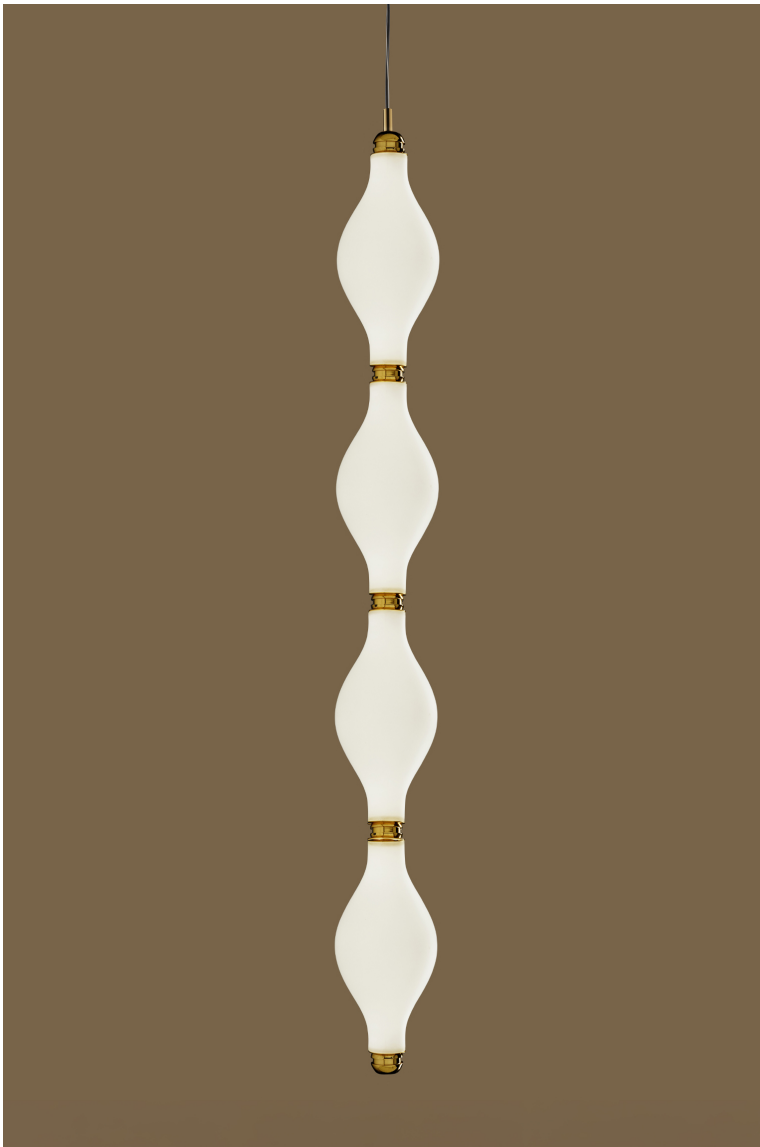

# Dewy

*Design: Alberto Ghirardello*

## Description

On a spring morning, a slender blade of grass bends gently under the weight of perfect dewdrops, each refracting the soft, warm light of dawn. Inspired by this vision, the Dewy lamp takes shape: its rounded forms allow graceful movement, adapting to curves and flowing lines. Within, a continuous 360° neonflex runs seamlessly through the entire piece, ensuring uninterrupted radiance. Made in Italy.

**Light source:** 1 - 360° neon flex 17.30 W 3000K / 4000° K- 24 Vdc - 360 lm - Dimmable

## Finishes & Materials

**Pane:** Borosilicate glass made in Veneto.

**Joint bushings:** Turned and milled aluminum.