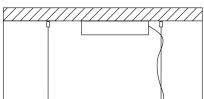

Dewy

Design: Alberto Ghirardello

Hook with canopy, metal cables & ceiling cable gripper (F)
- Min. height 9"3/8 / Max. height 59"

The height of the lamp is calculated by excluding the hook.

Description

On a spring morning, a slender blade of grass bends gently under the weight of perfect dewdrops, each refracting the soft, warm light of dawn. Inspired by this vision, the Dewy lamp takes shape: its rounded forms allow graceful movement, adapting to curves and flowing lines. Within, a continuous 360° neonflex runs seamlessly through the entire piece, ensuring uninterrupted radiance. Made in Italy.

Light source: 1 - 360° neon flex 51 W - 3000°K / 4000°K - 24 Vdc - 2800 lm- Dimmable

Dimensions

Total strand length: 137"3/4 (11 panes) + 9"3/8MinH to 59"MaxH Cables and Canopy (Adjustable height)

DEWY S11

Adjustable height
-Min. 9"3/8
-Max. 59"

Finishes & Materials

Pane: Borosilicate glass made in Veneto.

Joint bushings: Turned and milled aluminum.