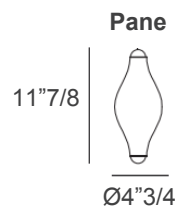

Dewy

Design: Alberto Ghirardello

Hook with canopy, metal cables & ceiling cable gripper (F)
- Min. height 9"3/8 / Max. height 59"

The height of the lamp is calculated by excluding the hook.

Description

On a spring morning, a slender blade of grass bends gently under the weight of perfect dewdrops, each refracting the soft, warm light of dawn. Inspired by this vision, the Dewy lamp takes shape: its rounded forms allow graceful movement, adapting to curves and flowing lines. Within, a continuous 360° neonflex runs seamlessly through the entire piece, ensuring uninterrupted radiance. Made in Italy.

Light source: 1 - 360° neon flex 51 W - 3000°K / 4000°K - 24 Vdc - 2800 lm- Dimmable

Dimensions

Total strand length: 137"3/4 (11 panes) + 9"3/8MinH to 59"MaxH Cables and Canopy (Adjustable height)

DEWY S11

Adjustable height
-Min. 9"3/8
-Max. 59"

Finishes & Materials

Pane: Borosilicate glass made in Veneto.

Joint bushings: Turned and milled aluminum.