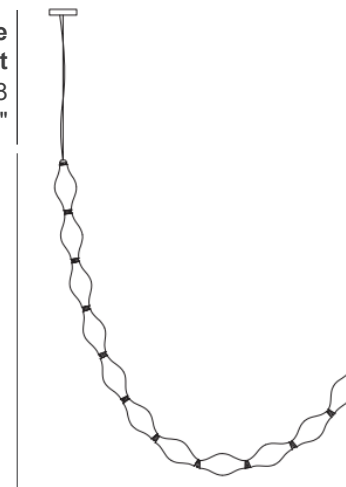

Dewy

Design: Alberto Ghirardello

Hook with canopy, metal cables & ceiling cable gripper (F)
- Min. height 9"3/8 / Max. height 59"

The height of the lamp is calculated by excluding the hook.

Description

On a spring morning, a slender blade of grass bends gently under the weight of perfect dewdrops, each refracting the soft, warm light of dawn. Inspired by this vision, the Dewy lamp takes shape: its rounded forms allow graceful movement, adapting to curves and flowing lines. Within, a continuous 360° neonflex runs seamlessly through the entire piece, ensuring uninterrupted radiance. Made in Italy.

Light source: 1 - 360° neon flex 51 W - 3000°K / 4000°K - 24 Vdc - 2800 lm- Dimmable

Dimensions

Total strand length: 137"3/4 (11 panes) + 9"3/8MinH to 59"MaxH Cables and Canopy (Adjustable height)

DEWY S11

Adjustable height
-Min. 9"3/8
-Max. 59"

Finishes & Materials

Pane: Borosilicate glass made in Veneto.

Joint bushings: Turned and milled aluminum.