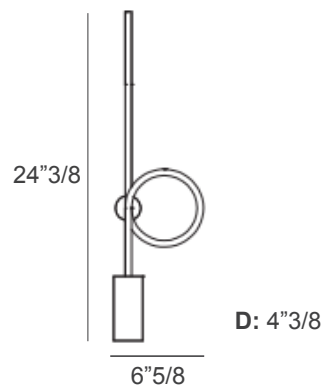

Dimensions

6"5/8W x 24"3/8H x 4"3/8D

Light source: 1 GU10 PAR 16 bulb x max 4W - 3000°K - 220 Vdc

Finishes & Materials

Structure: Hand vent steel and silver soldering.

Components: Turned and milled.