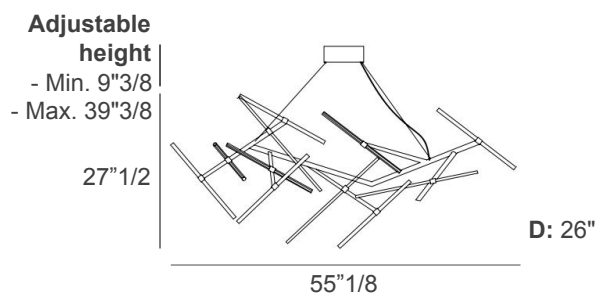

## Dimensions

55"1/8W x 26"D x 27"1/2H + 9"3/8MinH to 39"3/8MaxH of Cables and Canopy (Adjustable height)

**Light source:** 14 bulb G4 28W - 2700°K - 12 Vdc - 2800 lm  
 - life time 25.000 hrs - SMD type 550 - Dimmable - 0,9 V3 -  
 Energy Efficiency: A

### Hook with metal box & metal cables for suspension (C)

- Min. height 9"3/8

- Max. height 39"3/8

The height of the lamp is calculated by excluding the hook.