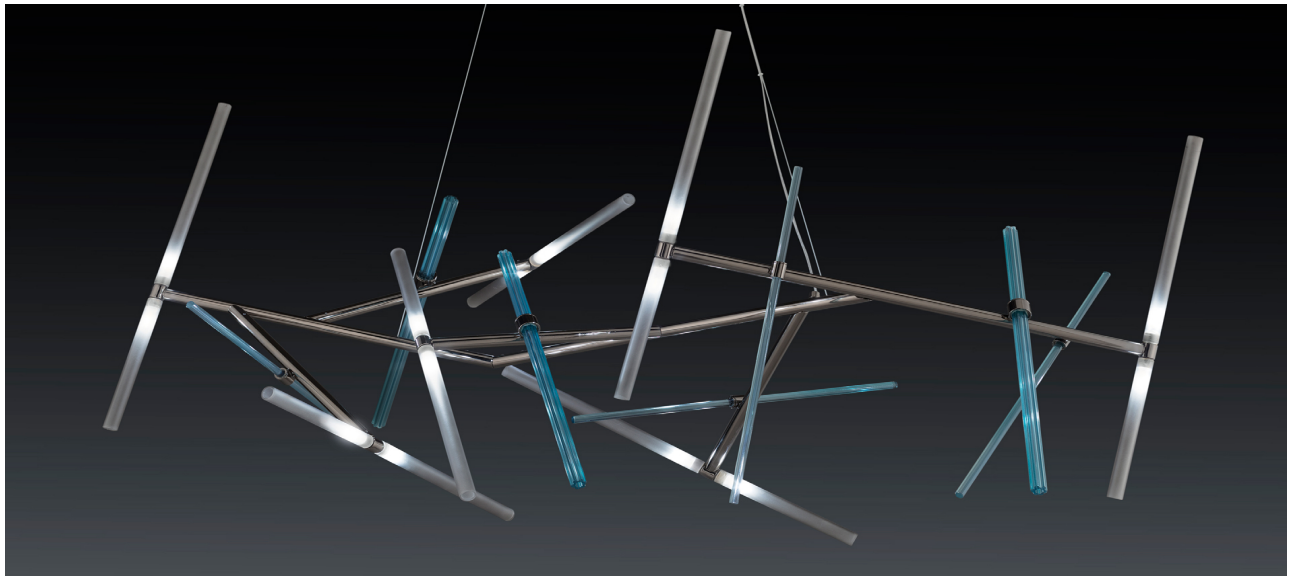

# Effect

*Design: Michele Losito*

## Description

A sculptural lamp that embodies order and chaos. Its form captures the disorder of the universe, translated into fragments of light and shadow that seem untamed yet perfectly balanced. Each element intertwines in sublime harmony, echoing the enchantment and magnificence of creation itself. More than illumination, it is a piece of cosmic poetry, radiating both wonder and serenity into any space. Made in Italy.

## Dimensions

55"1/8W x 26"D x 27"1/2H + 9"3/8MinH to 39"3/8MaxH of Cables and Canopy (Adjustable height)

**Light source:** 14 bulb G4 28W - 2700°K - 12 Vdc - 2800 lm  
 - life time 25.000 hrs - SMD type 550 - Dimmable - 0,9 V3 -  
 Energy Efficiency: A

## Finishes & Materials

**Structure:** Handmade Metal.

**Bushes:** Brass.

**Tubes:** Borosilicate glass with stars section and Murano glass.