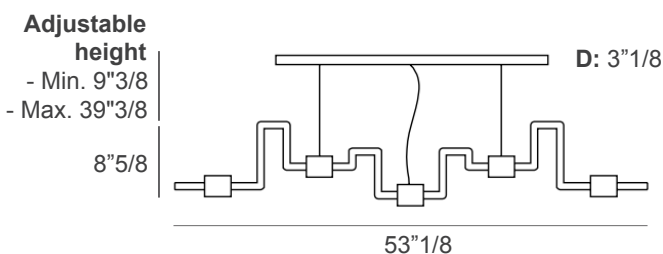

Dimensions

53"1/8W x 3"1/8D x 8"5/8H + 9"3/8MinH to 39"3/8MaxH of Cables and Canopy (Adjustable height)

Light source: 5 spot LED 15W - 4000°K - 12 Vdc
 -1400 lm life time 30.000 hrs - SMD type 5630 -
 Dimmable - 0,029 V3 - Energy Efficiency: E

Finishes & Materials

LED Holders: Turned iron.
Connecting Bushings: Brass.

Hook with metal box & metal cables for suspension (C)

- Min. height 9"3/8
 - Max. height 39"3/8

The height of the lamp is calculated by excluding the hook.