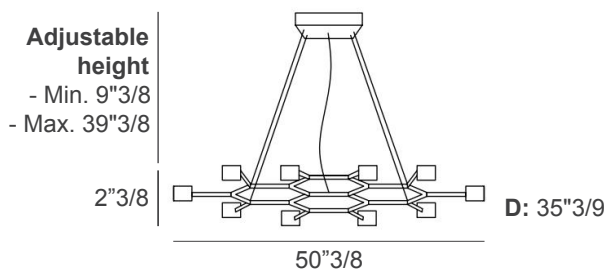

### Description

The harmony of order made visible. Essential grid unfolds as a disciplined composition of lines and light, where each spot is positioned with precise intention. Functional yet sculptural, it reflects the beauty of structure reduced to the strictly necessary. Made in Italy.

### Dimensions

50"3/8W x 35"3/8D x 2"3/8H + 9"3/8MinH to 39"3/8MaxH of Cables and Canopy (Adjustable height)

**Light source:** 12 spot LED 36W - 4000°K - 12 Vdc - 3360 lm - life time 30.000 hrs -SMD type 5630 - Dimmable - 0,423 V3 -Energy Efficiency: E

#### Hook with metal box & metal cables for suspension (C)

- Min. height 9"3/8
- Max. height 39"3/8

The height of the lamp is calculated by excluding the hook.