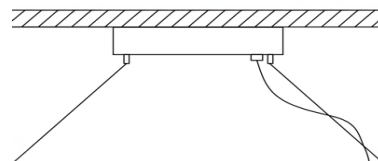

### Dimensions

50"3/8W x 35"3/8D x 2"3/8H + 9"3/8MinH to 39"3/8MaxH of Cables and Canopy (Adjustable height)

**Light source:** 12 spot LED 36W - 4000°K - 12 Vdc - 3360 lm - life time 30.000 hrs -SMD type 5630 - Dimmable - 0,423 V3 -Energy Efficiency: E

#### Hook with metal box & metal cables for suspension (C)

- Min. height 9"3/8
- Max. height 39"3/8

The height of the lamp is calculated by excluding the hook.