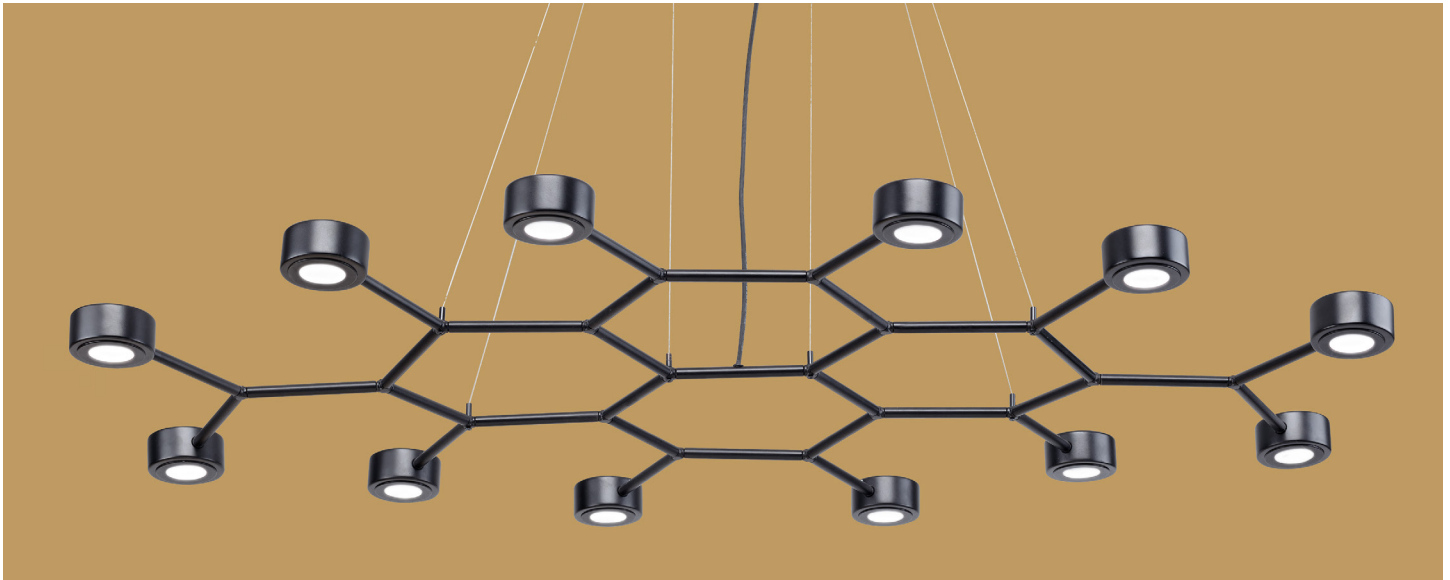

### Description

The harmony of order made visible. Essential grid unfolds as a disciplined composition of lines and light, where each spot is positioned with precise intention. Functional yet sculptural, it reflects the beauty of structure reduced to the strictly necessary. Made in Italy.

### Dimensions

50"3/8W x 35"3/8D x 2"3/8H + 9"3/8MinH to 39"3/8MaxH of Cables and Canopy (Adjustable height)

**Light source:** 12 spot LED 36W - 4000°K - 12 Vdc - 3360 lm - life time 30.000 hrs -SMD type 5630 - Dimmable - 0,423 V3 -Energy Efficiency: E

#### Hook with metal box & metal cables for suspension (C)

- Min. height 9"3/8
- Max. height 39"3/8

The height of the lamp is calculated by excluding the hook.

### Finishes & Materials

**LED Holders:** Turned iron.

**Connecting Bushings:** Brass.