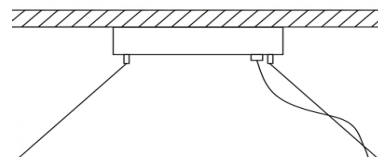

Essential

Design: Studio in project

Description

A single gesture of light stretched across space. Essential linear embodies minimalism at its purest—five LED spots aligned on a sleek horizontal line. Subtle, refined, and essential, it illuminates without excess. Made in Italy.

Dimensions

48"W x 3"1/8D x 2"3/8H + 9"3/8MinH to 39"3/8MaxH of Cables and Canopy (Adjustable height)

Finishes & Materials

LED Holders: Turned iron.

Connecting Bushings: Brass.

Hook with metal box & metal cables for suspension (C)

- Min. height 9"3/8

- Max. height 39"3/8

The height of the lamp is calculated by excluding the hook.

Light source: 5 spot LED 15W - 4000°K - 12 Vdc
 -1400 lm life time 30.000 hrs - SMD type 5630 -
 Dimmable - 0,029 V3 - Energy Efficiency: E