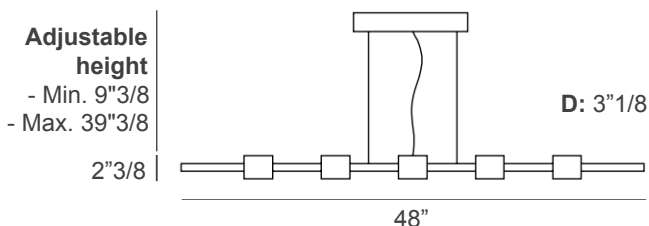

Essential

Design: Studio in project

Description

A single gesture of light stretched across space. Essential linear embodies minimalism at its purest—five LED spots aligned on a sleek horizontal line. Subtle, refined, and essential, it illuminates without excess. Made in Italy.

Dimensions

48"W x 3"1/8D x 2"3/8H + 9"3/8MinH to 39"3/8MaxH of Cables and Canopy (Adjustable height)

Finishes & Materials

LED Holders: Turned iron.

Connecting Bushings: Brass.

Hook with metal box & metal cables for suspension (C)

- Min. height 9"3/8

- Max. height 39"3/8

The height of the lamp is calculated by excluding the hook.

Light source: 5 spot LED 15W - 4000°K - 12 Vdc
 -1400 lm life time 30.000 hrs - SMD type 5630 -
 Dimmable - 0,029 V3 - Energy Efficiency: E