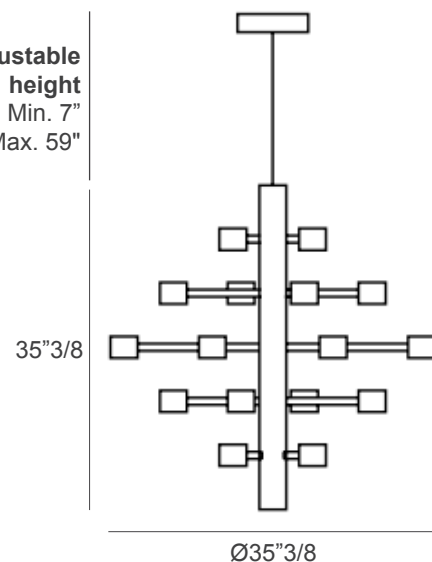

Essential

Design: Studio in project

Description

An intersection of lights and lines that expands into a vertical constellation. With 24 LED spots arranged in perfect balance, this Italian luxury suspension lamp transforms geometry into atmosphere. Its luminous presence is both powerful and essential—nothing more, nothing less. Made in Italy.

Light source: 24 spot LED 72W - 4000°K - 12 Vdc - 6720 lm - life time 30.000 hrs - SMD type 5630 - Dimmable - 1,323 V3 - Energy Efficiency: E

Dimensions

Ø35"3/8 x 35"3/8H + 7"MinH to 59"MaxH of Cable and Canopy (Adjustable height - L24)

Adjustable height
- Min. 7"
- Max. 59"

Finishes & Materials

LED Holders: Turned iron.

Connecting Bushings: Brass.

Hook with ceiling cup or metal box & metal cable (A)

- Min. height 7"
- Max. height 59"

The height of the lamp is calculated by excluding the hook.