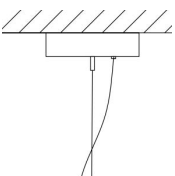

Light source: 24 spot LED 72W - 4000°K - 12 Vdc - 6720 lm - life time 30.000 hrs - SMD type 5630 - Dimmable - 1,323 V3 - Energy Efficiency: E

Dimensions

Ø35"3/8 x 35"3/8H + 7"MinH to 59"MaxH of Cable and Canopy (Adjustable height - L24)

Adjustable height
- Min. 7"
- Max. 59"

Finishes & Materials

LED Holders: Turned iron.

Connecting Bushings: Brass.

Hook with ceiling cup or metal box & metal cable (A)

- Min. height 7"
- Max. height 59"

The height of the lamp is calculated by excluding the hook.