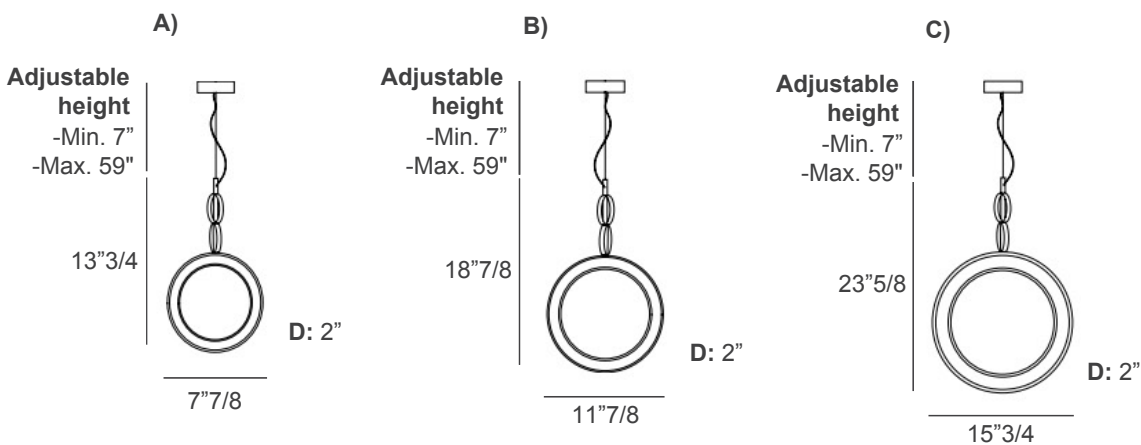

Finishes & Materials

Structure: Handcrafted metal.

Disk Surface: Venetian glass.

Girasoletto

Dimensions

A) 7"7/8 x 2"D x 13"3/4H + 7"MinH to 59"MaxH of Cables and Canopy (Adjustable height) - **GIRASOLE 20**

Light source: Strip LED 9W - 4000°K - 24 Vdc - 791 lm - life time 30.000 hrs - SMD type 2835 - Dimmable
-0,226 V3 - Energy Efficiency: E

B) 11"7/8 x 2"D x 18"7/8H + 7"MinH to 59"MaxH of Cables and Canopy (Adjustable height) - **GIRASOLE 30**

Light source: Strip LED 16W - 4000°K - 24 Vdc - 1319 lm - life time 30.000 hrs - SMD type 2835 - Dimmable
-0,06 V3 - Energy Efficiency: E

C) 15"3/4 x 2"D x 23"5/8H + 7"MinH to 59"MaxH of Cables and Canopy (Adjustable height) - **GIRASOLE 40**

Light source: Strip LED 22W - 4000°K - 24 Vdc - 1781 lm - life time 30.000 hrs - SMD type 2835 - Dimmable
-0,06 V3 - Energy Efficiency: E

Hook with ceiling cup or metal box & metal cable (A)

- Min. height 7"
- Max. height 59"