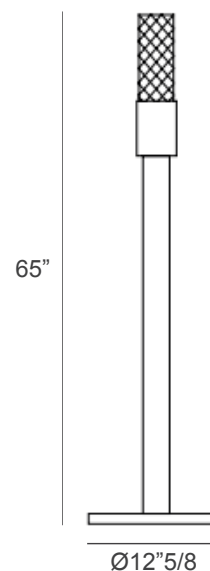

Gleam

Design: Studio in project

Description

Rising from the ground, a vertical beam illuminates through crystal, projecting reflections that embrace the room. A presence both commanding and graceful, it fills the space with enchanting radiance and timeless allure.

Made in Italy.

Light source: 1 spot LED 3W - 4000°K - 12 Vdc - 280 lm - life time 30.000 hrs - SMD type 5630 - Dimmable - 0,38 V3 - Energy Efficiency: E

Dimensions

Ø12"5/8 x 65"H

Finishes & Materials

Structure: Handmade Metal.