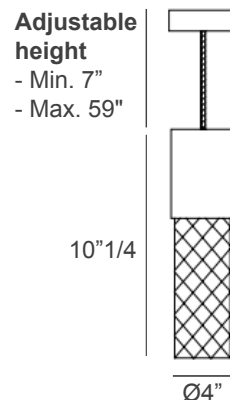

Made in Italy.

Light source: 1 spot LED 3W - 4000°K - 12 Vdc - 280 lm - life time 30.000 hrs - SMD type 5630 - Dimmable - 0,06 V3 - Energy Efficiency: E

Dimensions

Ø4" x 10"1/4H + 7"MinH to 59"MaxH of Cables & Canopy (Adjustable height) - GLEAM 1

Hook with canopy and power cord (D)

- Min. height 4"
- Max. height 59"

The height of the lamp is calculated by excluding the hook.

Finishes & Materials

Structure: Handmade Metal.

Tube: Polished Crystal made in Tuscany.