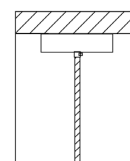

Gleam

Design: Studio in project

Description

A beam of light descends and meets the crystal, scattering reflections that dance through the air. Suspended in space, it becomes a jewel in flight —seductive, enchanting, and radiant from every angle.

Made in Italy.

Light source: 1 spot LED 3W - 4000°K - 12 Vdc - 280 lm - life time 30.000 hrs - SMD type 5630 - Dimmable - 0,06 V3 - Energy Efficiency: E

Dimensions

Ø4" x 10"1/4H + 7"MinH to 59"MaxH of Cables & Canopy (Adjustable height) - GLEAM 1

Hook with canopy and power cord (D)

- Min. height 4"
- Max. height 59"

The height of the lamp is calculated by excluding the hook.

Finishes & Materials

Structure: Handmade Metal.

Tube: Polished Crystal made in Tuscany.