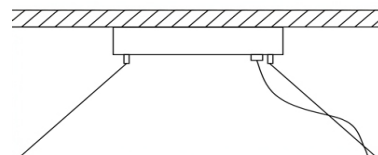

Dimensions

27"1/2W x 4"D x 4"H + 9"3/8MinH to 39"3/8MaxH of Cables and Canopy (Adjustable height) - GLEAM 2

Finishes & Materials

Structure: Handmade Metal.

Tube: Polished Crystal made in Tuscany.

Hook with metal box & metal cables for suspension (C)

- Min. height 9"3/8
- Max. height 39"3/8

The height of the lamp is calculated by excluding the hook.

Light source: 2 spot LED 6W - 4000°K - 12 Vdc
- 560 lm - life time 30.000 hrs - SMD type 5630 -
Dimmable - 0,06 V3 - Energy Efficiency: E