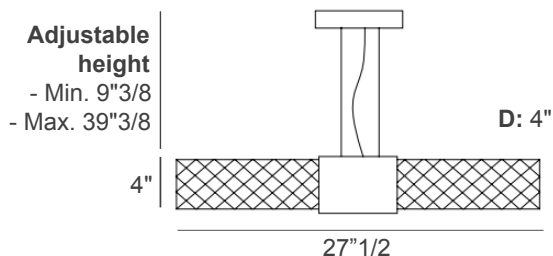

Dimensions

27"1/2W x 4"D x 4"H + 9"3/8MinH to 39"3/8MaxH of Cables and Canopy (Adjustable height) - GLEAM 2

Finishes & Materials

Structure: Handmade Metal.

Tube: Polished Crystal made in Tuscany.

Hook with metal box & metal cables for suspension (C)

- Min. height 9"3/8
- Max. height 39"3/8

The height of the lamp is calculated by excluding the hook.

Light source: 2 spot LED 6W - 4000°K - 12 Vdc
- 560 lm - life time 30.000 hrs - SMD type 5630 -
Dimmable - 0,06 V3 - Energy Efficiency: E