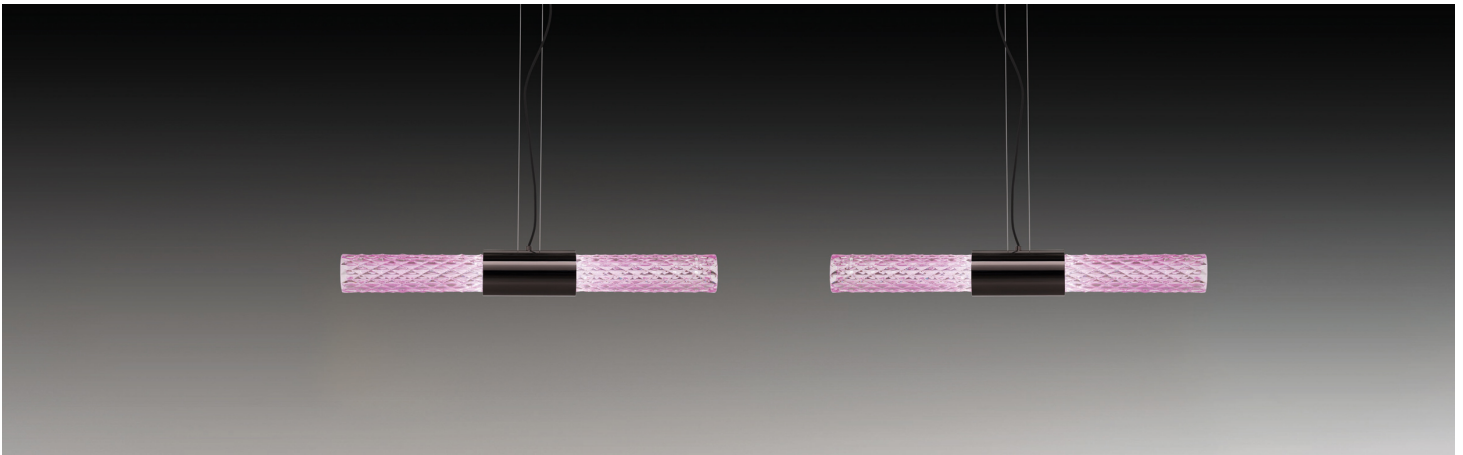

Gleam

Design: Studio in project

Description

A beam of light descends and meets the crystal, scattering reflections that dance through the air. Suspended in space, it becomes a jewel in flight—seductive, enchanting, and radiant from every angle. Made in Italy.

Dimensions

27"1/2W x 4"D x 4"H + 9"3/8MinH to 39"3/8MaxH of Cables and Canopy (Adjustable height) - GLEAM 2

Finishes & Materials

Structure: Handmade Metal.

Tube: Polished Crystal made in Tuscany.

Hook with metal box & metal cables for suspension (C)

- Min. height 9"3/8
- Max. height 39"3/8

The height of the lamp is calculated by excluding the hook.

Light source: 2 spot LED 6W - 4000°K - 12 Vdc
- 560 lm - life time 30.000 hrs - SMD type 5630 -
Dimmable - 0,06 V3 - Energy Efficiency: E