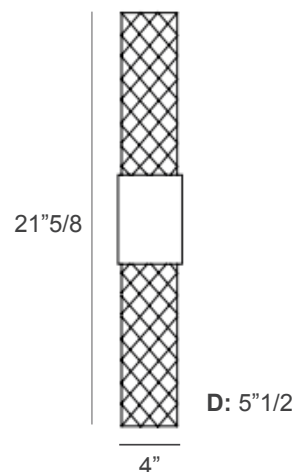

Gleam

Design: Studio in project

Description

Set against the wall, a beam of light pierces the crystal, unfolding a cascade of reflections across the surface. Like a luminous whisper, it radiates intimacy and allure, turning the wall into a canvas of seductive brilliance.

Made in Italy.

Light source: 1 spot LED 6W - 4000°K - 12 Vdc - 560 lm - life time 30.000 hrs - SMD type 5630 - Dimmable - 0,06 V3 - Energy Efficiency: E

Dimensions

4"W x 21"5/8H x 5"1/2D

Finishes & Materials

Structure: Handmade Metal.

Tube: Polished Crystal made in Tuscany.