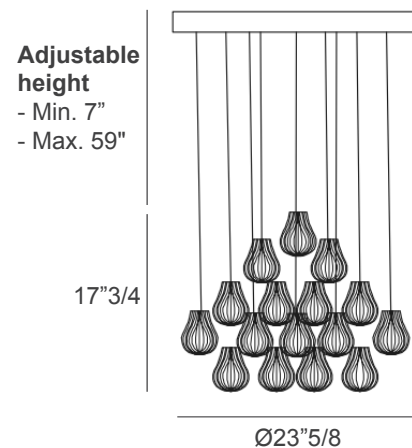

Light source: 1 spot LED 3W - 4000°K - 12 Vdc - 280 lm - life time 30.000 hrs - SMD type 5630 - Dimmable - 0,06 V3 - Energy Efficiency: E

Dimensions

Ø23"5/8 x 17"3/4H + 7"MinH to 59"MaxH of Cables and Canopy (Adjustable height) - GOCCE 60

Hook with canopy and power cord (D)

- Min. height 7"
- Max. height 59"

The height of the lamp is calculated by excluding the hook.

Finishes & Materials

Structure: Metal.

Drops: Murano glass.