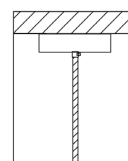

Light source: 1 spot LED 3W - 4000°K - 12 Vdc - 280 lm - life time 30.000 hrs - SMD type 5630 - Dimmable - 0,06 V3 - Energy Efficiency: E

Dimensions

Ø23"5/8 x 17"3/4H + 7"MinH to 59"MaxH of Cables and Canopy (Adjustable height) - GOCCE 60

Hook with canopy and power cord (D)

- Min. height 7"
- Max. height 59"

The height of the lamp is calculated by excluding the hook.

Finishes & Materials

Structure: Metal.

Drops: Murano glass.