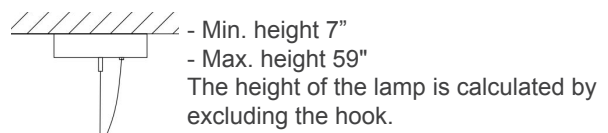

Made in Italy.

Light source: 1 Spot LED 10W - 3000°K - 220 Vdc
 - SMD MA3 1000 lm - life time 50.000 hrs -
 Dimmable - Energy Efficiency: E

Dimensions

Small: Ø4"3/4 x 19"5/8H + 7"MinH to 59"MaxH of Cables and Canopy (Adjustable height)

Medium: Ø4"3/4 x 23"5/8H + 7"MinH to 59"MaxH of Cables and Canopy (Adjustable height)

Big: Ø4"3/4 x 27"1/2H + 7"MinH to 59"MaxH of Cables and Canopy (Adjustable height)

Hook with canopy or metal box & metal cable (A)