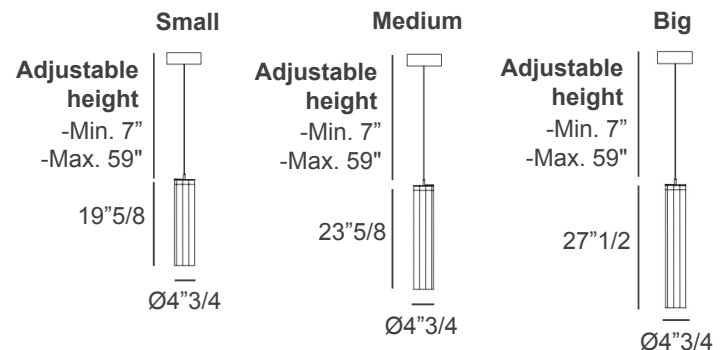

Made in Italy.

Light source: 1 Spot LED 10W - 3000°K - 220 Vdc
 - SMD MA3 1000 lm - life time 50.000 hrs -
 Dimmable - Energy Efficiency: E

Dimensions

Small: Ø4"3/4 x 19"5/8H + 7"MinH to 59"MaxH of Cables and Canopy (Adjustable height)

Medium: Ø4"3/4 x 23"5/8H + 7"MinH to 59"MaxH of Cables and Canopy (Adjustable height)

Big: Ø4"3/4 x 27"1/2H + 7"MinH to 59"MaxH of Cables and Canopy (Adjustable height)

Hook with canopy or metal box & metal cable (A)