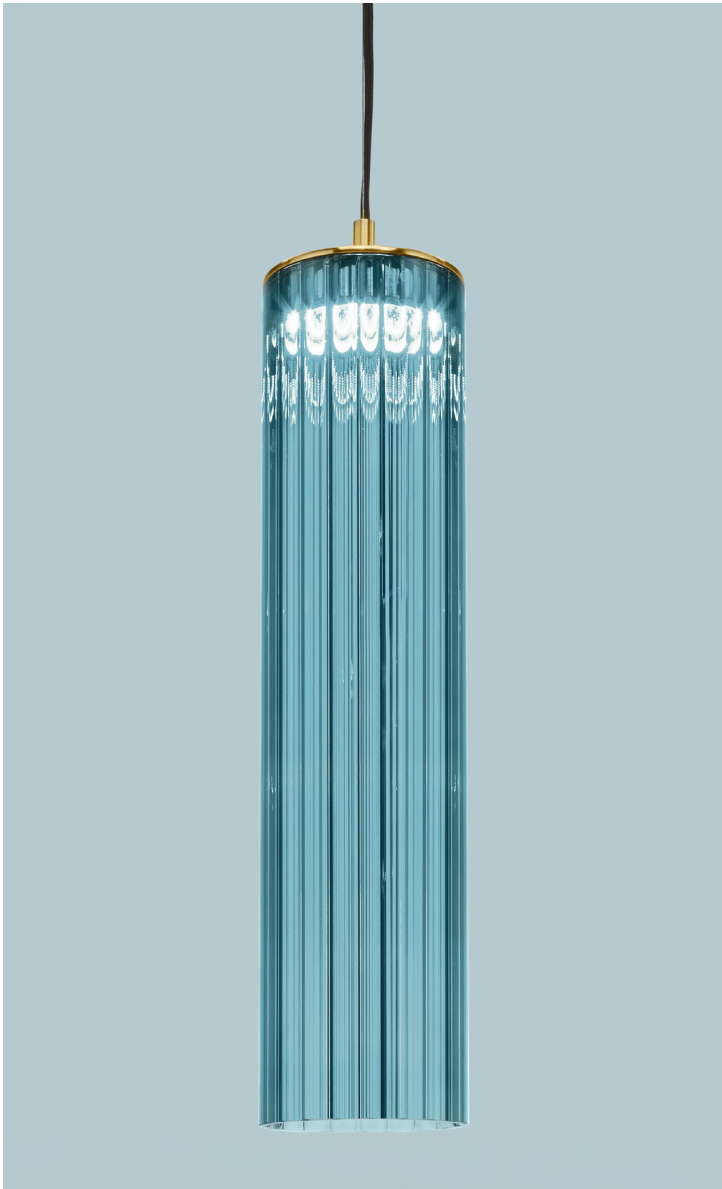

Itala

Design: Michele Losito

Description

Illuminating is not just a necessity, but an art. These Italian luxury pendants are designed to adapt to a wide range of spaces and interior designs. With the ability to combine multiple elements, you can create extraordinary atmospheres for both large and small spaces.

Made in Italy.

Light source: 1 Spot LED 10W - 3000°K - 220 Vdc
 - SMD MA3 1000 lm - life time 50.000 hrs -
 Dimmable - Energy Efficiency: E

Dimensions

Small: Ø4"3/4 x 19"5/8H + 7"MinH to 59"MaxH of Cables and Canopy (Adjustable height)

Medium: Ø4"3/4 x 23"5/8H + 7"MinH to 59"MaxH of Cables and Canopy (Adjustable height)

Big: Ø4"3/4 x 27"1/2H + 7"MinH to 59"MaxH of Cables and Canopy (Adjustable height)

Hook with canopy or metal box & metal cable (A)

Finishes & Materials

Bushings: Aluminum.

Structure: Metal.

Tube: Borosilicate glass.