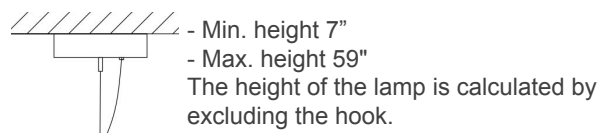

Hook with canopy or metal box & metal cable (A)