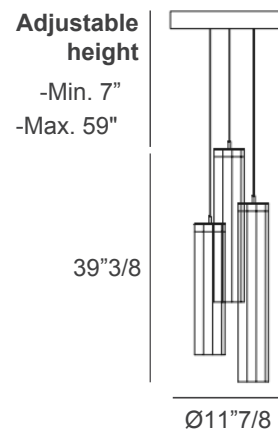

Made in Italy.

Light source: 3 Spot LED 30W - 3000°K - 220 Vdc
- SMD MA3 3000 lm - life time 50.000 hrs -
Dimmable - Energy Efficiency: E

Dimensions

Ø11"7/8 x 39"3/8H + 7"MinH to 59"MaxH of Cables and Canopy (Adjustable height)