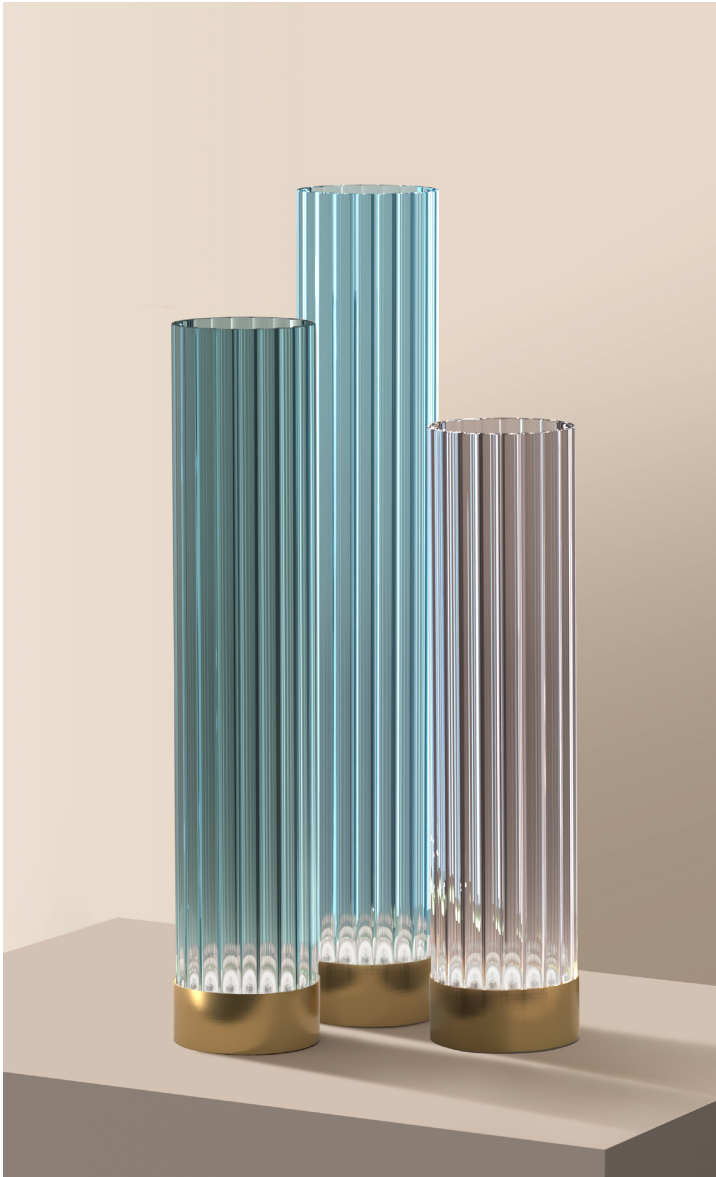

## Itala

*Design: Michele Losito*

### *Description*

Illuminating is not just a necessity, but an art. This Italian luxury lamp offers remarkable versatility. Whether standing tall or placed close at hand, they adapt seamlessly to different spaces and styles. By combining multiple elements, they allow you to shape extraordinary atmospheres, from the intimacy of a corner to the grandeur of a larger setting.

Made in Italy.

**Light source:** 1 GX53 6W - 3000°K - 220 Vdc - 560 lm - life time 50.000 hrs - Not dimmable

### *Dimensions*

**Small:** Ø4"3/4 x 19"5/8H

**Medium:** Ø4"3/4 x 23"5/8H

**Big:** Ø4"3/4 x 27"1/2H