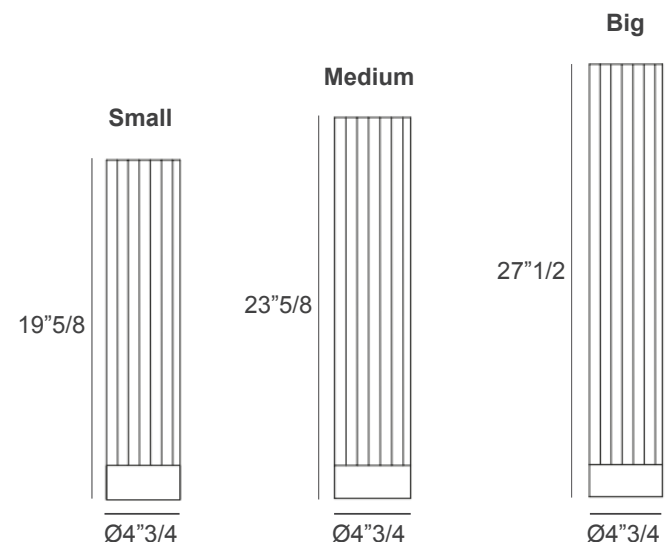

Made in Italy.

**Light source:** 1 GX53 6W - 3000°K - 220 Vdc - 560 lm - life time 50.000 hrs - Not dimmable

### *Dimensions*

**Small:** Ø4"3/4 x 19"5/8H

**Medium:** Ø4"3/4 x 23"5/8H

**Big:** Ø4"3/4 x 27"1/2H