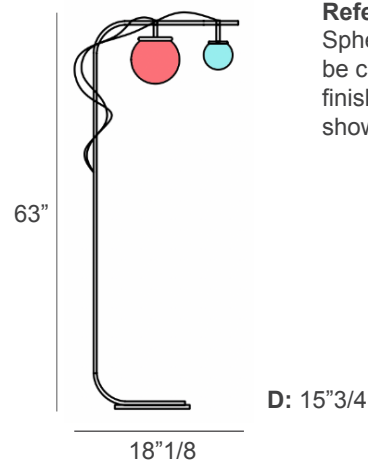

### *Description*

Rising from the ground with quiet strength, the floor lamp carries its borosilicate spheres like a vertical strand of pearls. The textured glass diffuses light into a warm, sculptural presence—simple in appearance, yet rich in character. This Italian luxury lamp can be customized by choosing a different texture and finish for every sphere. Made in Italy.

**Light source:** 2 bulb G9 x max 7W - 220 Vdc

### *Dimensions*

18"1/8W x 15"3/4D x 63"H

**Reference:**

Sphere shown in this **color** may be customized in a different finish and texture than the one shown in this **color**.