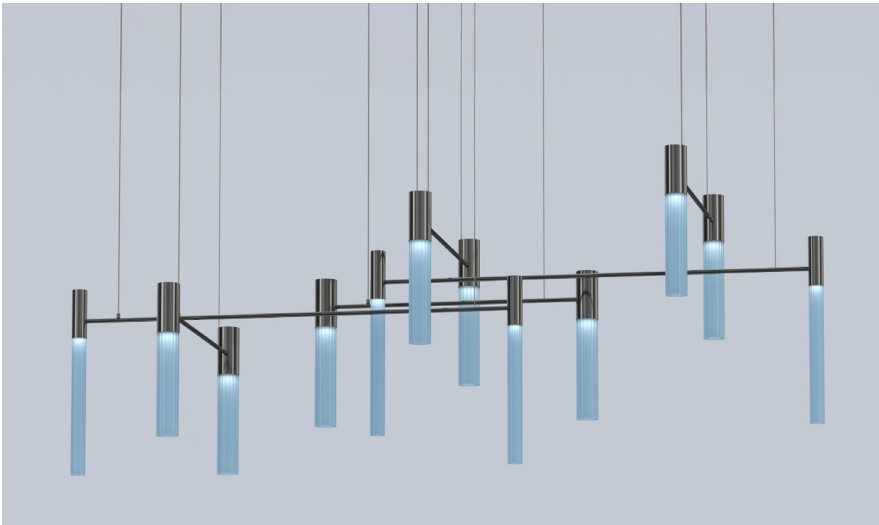

Linea

Design: Michele Losito

Description

A continuous line unfolds in ambivalent directions, a moving point with no limit and no boundary to its composition. Suspended in space, it flows with effortless precision—like a gesture captured in midair. The brilliance of the glass defines its form, and where it ends, the horizon begins. A luminous sculpture that merges movement, balance, and infinity. Made in Italy.

Light source: 12 LED star x 54W - 4000°K - 12 Vdc - SMD z5m2 - 5280 lm - lifetime 30.000 h - Dimmable - Energy Efficiency: E

Dimensions

88"5/8W x 49"1/4D x 37"3/8H + 9"3/8MinH to 59"MaxH of Cable & Canopy (Adjustable height) - LINEA S12

Finishes & Materials

Structure: Iron.

Bushings: Aluminum.

Tubes: Borosilicate glass.

Hook with canopy, metal cables & ceiling cable gripper (F)

- Min. height 9"3/8 / Max. height 59"

The height of the lamp is calculated by excluding the hook.