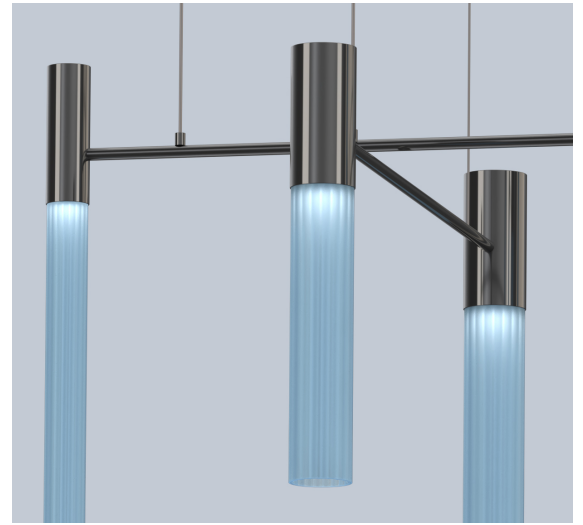

Linea

Design: Michele Losito

Description

A continuous line unfolds in ambivalent directions, a moving point with no limit and no boundary to its composition. Suspended in space, it flows with effortless precision—like a gesture captured in midair. The brilliance of the glass defines its form, and where it ends, the horizon begins. A luminous sculpture that merges movement, balance, and infinity. Made in Italy.

Light source: 12 LED star x 54W - 4000°K - 12 Vdc - SMD z5m2 - 5280 lm - lifetime 30.000 h - Dimmable - Energy Efficiency: E

Dimensions

88"5/8W x 49"1/4D x 37"3/8H + 9"3/8MinH to 59"MaxH of Cable & Canopy (Adjustable height) - LINEA S12

Finishes & Materials

Structure: Iron.

Bushings: Aluminum.

Tubes: Borosilicate glass.

Hook with canopy, metal cables & ceiling cable gripper (F)

- Min. height 9"3/8 / Max. height 59"

The height of the lamp is calculated by excluding the hook.