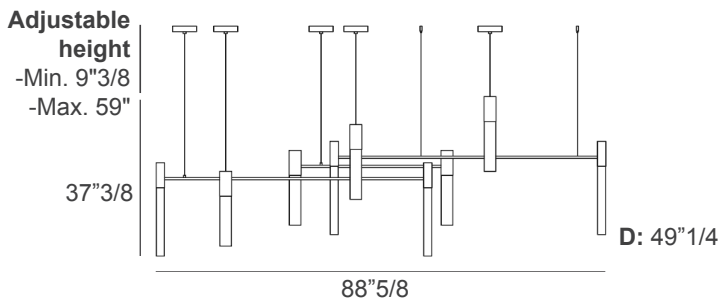

Linea

Design: Michele Losito

Description

A continuous line unfolds in ambivalent directions, a moving point with no limit and no boundary to its composition. Suspended in space, it flows with effortless precision—like a gesture captured in midair. The brilliance of the glass defines its form, and where it ends, the horizon begins. A luminous sculpture that merges movement, balance, and infinity. Made in Italy.

Light source: 12 LED star x 54W - 4000°K - 12 Vdc - SMD z5m2 - 5280 lm - lifetime 30.000 h - Dimmable - Energy Efficiency: E

Dimensions

88"5/8W x 49"1/4D x 37"3/8H + 9"3/8MinH to 59"MaxH of Cable & Canopy (Adjustable height) - LINEA S12

Finishes & Materials

Structure: Iron.

Bushings: Aluminum.

Tubes: Borosilicate glass.

Hook with canopy, metal cables & ceiling cable gripper (F)

- Min. height 9"3/8 / Max. height 59"

The height of the lamp is calculated by excluding the hook.