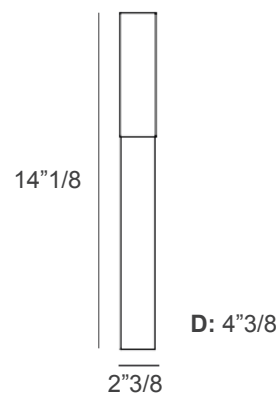

Linea

Design: Michele Losito

Description

A continuous line that extends beyond boundaries, a luminous point captured in motion. On the wall, its brilliance flows where the glass ends and the horizon begins. The design combines sculptural presence with versatility: an adjustable spotlight with rotation up to 270 degrees, allowing the light to be directed with precision and elegance. Made in Italy.

Light source: 1 LED star 4,5W - 4000°K - 12 Vdc
- SMD z5m2 - 440 lm - lifetime 30.000 h -
Dimmable - Energy Efficiency: E

Dimensions

2"3/8W x 14"1/8H x 4"3/8D

Finishes & Materials

Structure: Iron.

Bushings: Aluminum.

Tube: Borosilicate glass.