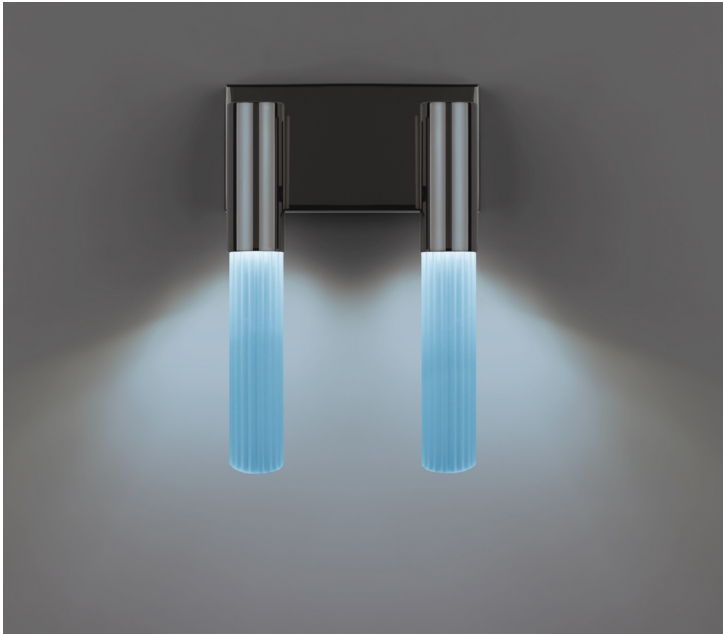

Linea

Design: Michele Losito

Description

A continuous line that multiplies into two luminous points, extending its brilliance in ambivalent directions. The glass defines the boundary, and beyond it, the horizon begins. Each spotlight is adjustable up to 270°, offering freedom to shape light with precision, transforming the wall into a living composition of reflections. Made in Italy.

Light source: 2 LED star 9W - 4000°K - 12 Vdc - SMD z5m2 - 880 lm - lifetime 30.000 h - Dimmable - Energy Efficiency: E.

Dimensions

8"W x 17"3/4H x 4"3/4D

Finishes & Materials

Structure: Iron.

Bushings: Aluminum.

Tube: Borosilicate glass.