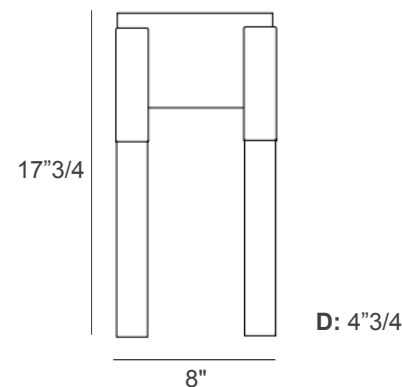

Linea

Design: Michele Losito

Description

A continuous line that multiplies into two luminous points, extending its brilliance in ambivalent directions. The glass defines the boundary, and beyond it, the horizon begins. Each spotlight is adjustable up to 270°, offering freedom to shape light with precision, transforming the wall into a living composition of reflections. Made in Italy.

Light source: 2 LED star 9W - 4000°K - 12 Vdc - SMD z5m2 - 880 lm - lifetime 30.000 h - Dimmable - Energy Efficiency: E.

Dimensions

8"W x 17"3/4H x 4"3/4D

Finishes & Materials

Structure: Iron.

Bushings: Aluminum.

Tube: Borosilicate glass.