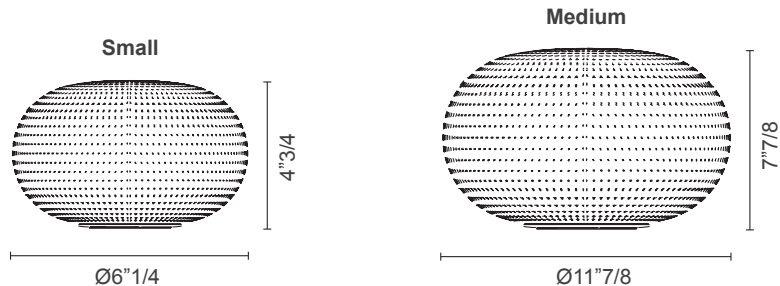

Bianca

Design: Matti Klenell

Description

Bianca is a family of lamps with a refined decoration on the diffuser surface that features an orderly series of shallow delicate grooves etched into the white glass, yielding an effect resembling small footprints on fresh snow. Mouth blown and dipped in acid to obtain the distinctive 'silk effect' typical of fine glassware, Bianca diffusers are available in different diameters to complete all types of luminaires belonging to the family.

Dimensions

Small: Ø6"1/4 x 4"3/4H
Medium: Ø11"7/8 x 7"7/8H

Light source:

Small: LED 4,5W (2700K, CRI>80, 350Lm). Dimmer not included.
Medium: LED 17,5W (2700K, CRI>80, 1650Lm). Dimmer included.

Integrated LED. Transparent power cable, plug and switch.