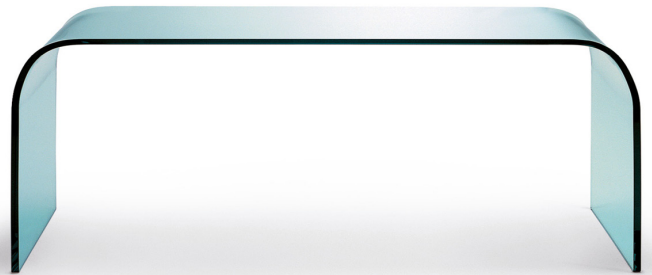

Fontana

Design: Pietro Chiesa

Description

An extraordinary balance of essentiality and elegance, this coffee table is crafted from a single, double-curved sheet of thick 5/8" transparent glass. Its seamless form highlights the purity of material and design, creating a sculptural yet functional centerpiece that embodies lightness, strength, and timeless sophistication. Available in three sizes, it adapts effortlessly to different spaces while maintaining its distinctive presence. Made in Italy.

Dimensions

Size A:

23"5/8W x 15"3/4D x 15"3/4H

Size B:

47"1/4W x 23"5/8D x 15"3/4H

Size C:

55"1/8W x 27"1/2D x 15"3/4H