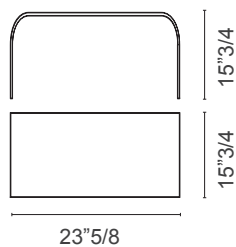

Fontana

Design: Pietro Chiesa

Description

An extraordinary balance of essentiality and elegance, this coffee table is crafted from a single, double-curved sheet of thick 5/8" transparent glass. Its seamless form highlights the purity of material and design, creating a sculptural yet functional centerpiece that embodies lightness, strength, and timeless sophistication. Available in three sizes, it adapts effortlessly to different spaces while maintaining its distinctive presence. Made in Italy.

Dimensions

Size A:

23"5/8W x 15"3/4D x 15"3/4H

Size B:

47"1/4W x 23"5/8D x 15"3/4H

Size C:

55"1/8W x 27"1/2D x 15"3/4H