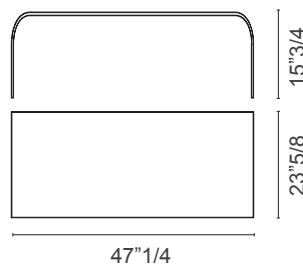

Fontana

Design: Pietro Chiesa

Description

An extraordinary balance of essentiality and elegance, this coffee table is crafted from a single, double-curved sheet of thick 5/8" transparent glass. Its seamless form highlights the purity of material and design, creating a sculptural yet functional centerpiece that embodies lightness, strength, and timeless sophistication. Available in three sizes, it adapts effortlessly to different spaces while maintaining its distinctive presence. Made in Italy.

Dimensions

Size A:

23"5/8W x 15"3/4D x 15"3/4H

Size B:

47"1/4W x 23"5/8D x 15"3/4H

Size C:

55"1/8W x 27"1/2D x 15"3/4H