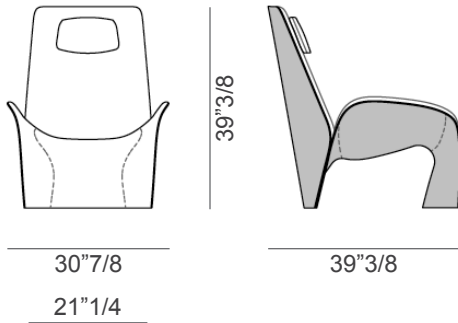

Eva

Design: Carlo Colombo

Description

Lounge chair and footrest with structure in compact rigid polyurethane, available in the following versions:

- External side available in seven shiny colors.
- External side in saddle leather.

The padding of the seat and back is in compact rigid polyurethane and cold foamed flexible polyurethane, covered with fibers. The upholstery in fabric or leather is not removable. Made in Italy.

Eva

Dimensions

30"7/8W x 39"3/8D x 39"3/8H

Optional Footrest:

24"3/4W x 28"3/4D x 17"3/8H

16"1/8