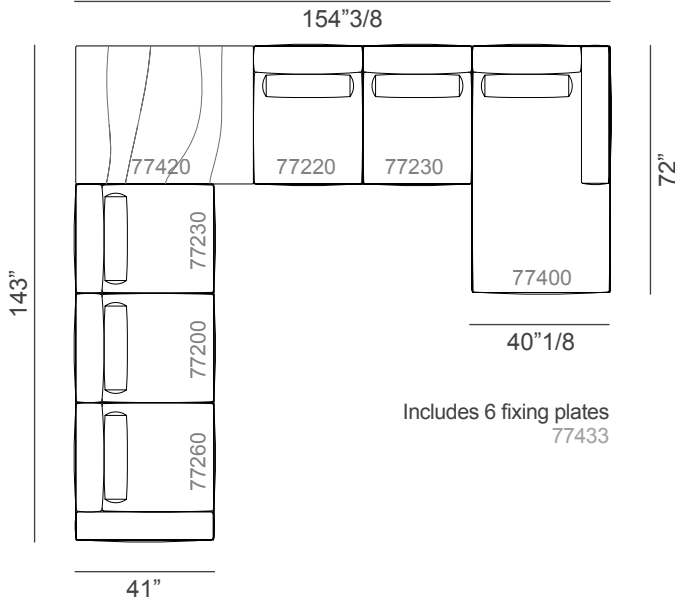

#### Composition 2

143"W x 111"7/8D x 27"3/8H

#### Composition 3

154"3/8W x 111"7/8D x 27"3/8H

#### Composition 4

151"1/8W x 111"D x 27"3/8H

## Nereide

◀ **Composition 5**  
154"3/8W x 143"D x 27"3/8H

▼ **Composition 6**  
193"5/8W x 142"1/8D x 27"3/8H