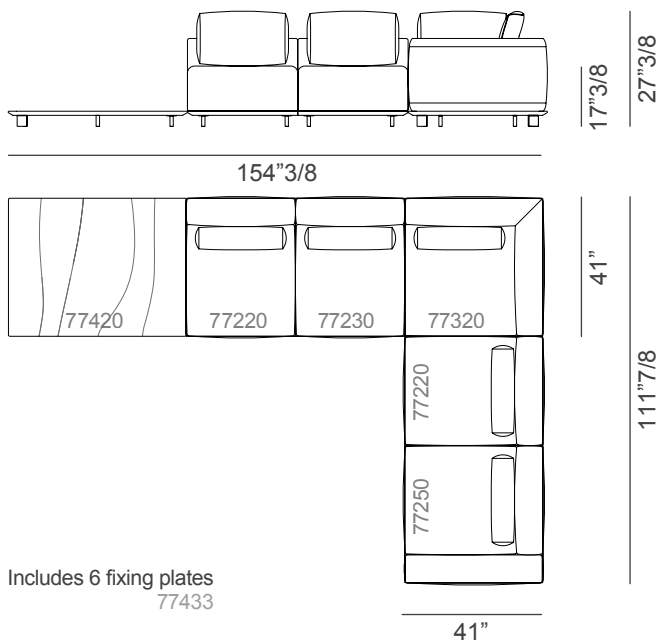

Composition 3

154"3/8W x 111"7/8D x 27"3/8H