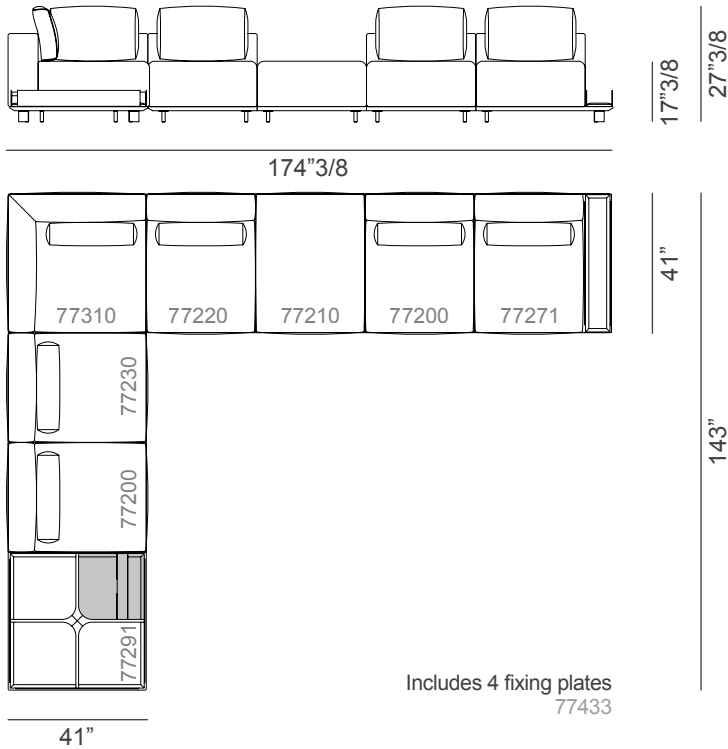

Nereide

Composition 7

174³/₈W x 143³/₈D x 27³/₈H