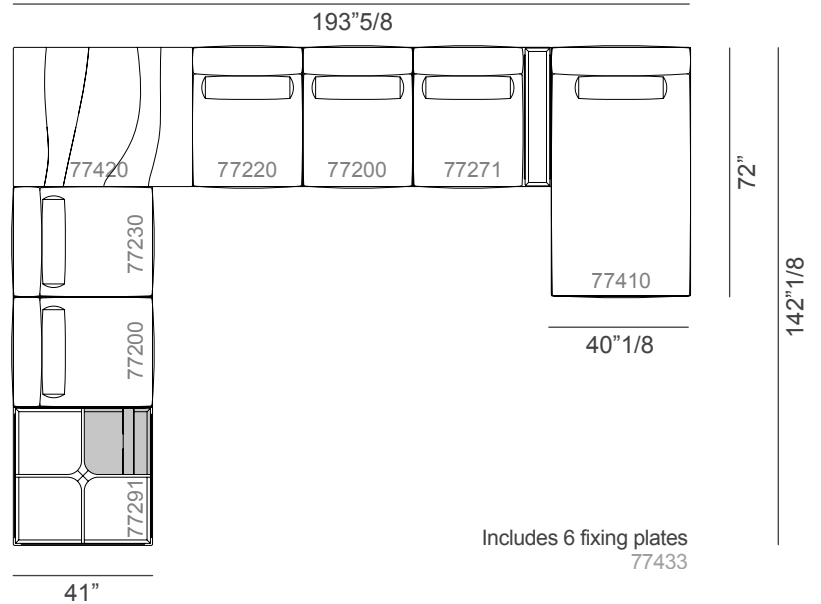

#### Composition 3

154"3/8W x 111"7/8D x 27"3/8H

#### Composition 4

151"1/8W x 111"D x 27"3/8H

## Nereide

◀ **Composition 5**  
154"3/8W x 143"D x 27"3/8H

▼ **Composition 6**  
193"5/8W x 142"1/8D x 27"3/8H

### Composition 9

170"W x 41"D x 17<sup>3</sup>/<sub>8</sub>H