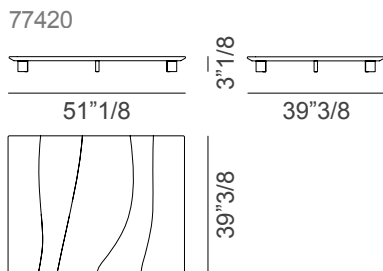

Coffee table in ash wood with inlay
51"1/8W x 39"3/8D x 3"1/8H