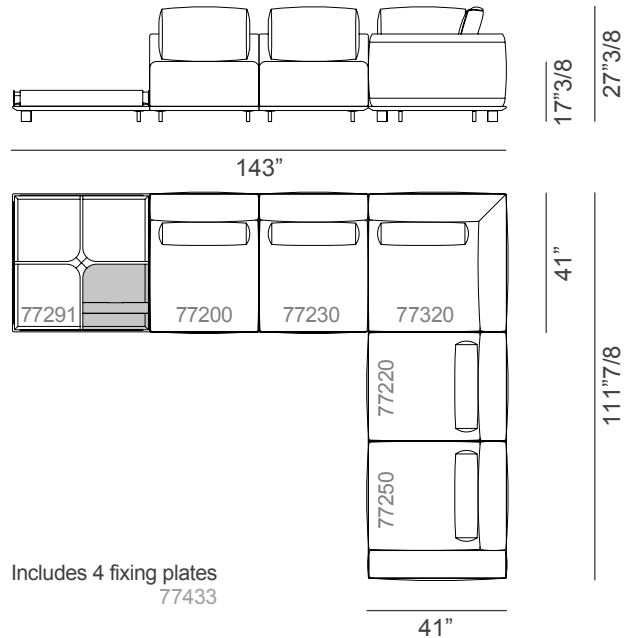

#### Composition 1

134"5/8W x 111"3/8D x 27"3/8H

#### Composition 2

143"W x 111"7/8D x 27"3/8H

## Nereide

◀ **Composition 5**  
154"3/8W x 143"D x 27"3/8H

▼ **Composition 6**  
193"5/8W x 142"1/8D x 27"3/8H

### Composition 9

170"W x 41"D x 17<sup>3</sup>/<sub>8</sub>H