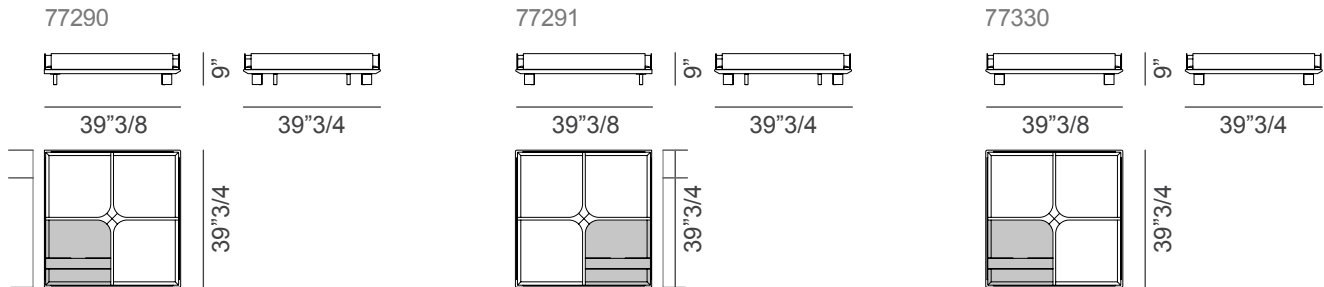

## Nereide

◀ **Composition 5**  
154"3/8W x 143"D x 27"3/8H

▼ **Composition 6**  
193"5/8W x 142"1/8D x 27"3/8H

### Composition 8

80<sup>5</sup>/<sub>8</sub>W x 79<sup>1</sup>/<sub>2</sub>D x 17<sup>3</sup>/<sub>8</sub>H

### Composition 9

170"W x 41"D x 17<sup>3</sup>/<sub>8</sub>H

### Accessories

**Coffee table** in ash wood and leather, equipped with Schuko, USB-A and USB-C plugs  
 39"3/8W x 39"3/4D x 9"H

**Coffee table** in ash wood with inlay  
 51"1/8W x 39"3/8D x 3"1/8H

**Fixing plate** between the elements  
 (except codes 77200 and 77210)  
 4"3/4W x 1/8D x 3"1/8H