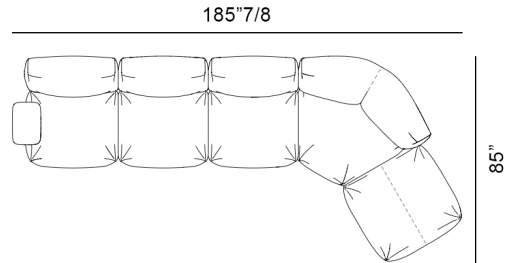

#### Composition J:

185"7/8W x 85"D x 30"H

with SH: 16"1/2

(or 30"5/8H with SH: 17"3/8)

3 x F062600

1 x F062602

1 x F062604

1 x F062610