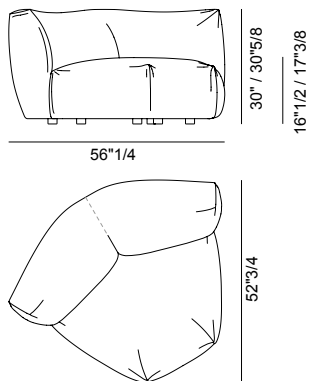

### Modules

**Single Unit (F062600)**

**Chaise Lounge Unit (F062603)**

**90 Corner Unit (F062601)**

**120 Corner Unit (F062602)**

**Square Pouf (F062604)**

**Rectangular Pouf (F062605)**

**Armrest (F062610)**

#### Composition A:

124"7/8W x 46"3/8D x 30"H  
with SH: 16"1/2  
(or 30"5/8H with SH: 17"3/8)

3 x F062600  
2 x F062610

#### Composition C:

146"7/8W x 54"D x 30"H  
with SH: 16"1/2  
(or 30"5/8H with SH: 17"3/8)

1 x F062600  
2 x F062602

#### Composition D:

162"1/4W x 68"1/8D x 30"H  
with SH: 16"1/2  
(or 30"5/8H with SH: 17"3/8)

3 x F062600  
1 x F062603  
2 x F062610