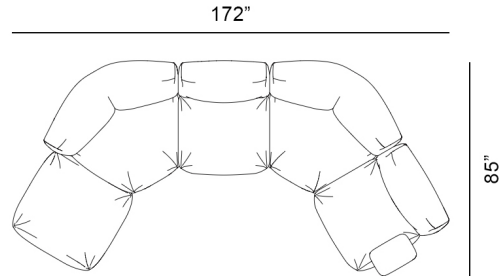

#### Composition I:

172"W x 85"D x 30"H

with SH: 16"1/2

(or 30"5/8H with SH: 17"3/8)

2 x F062600

2 x F062602

1 x F062604

1 x F062610