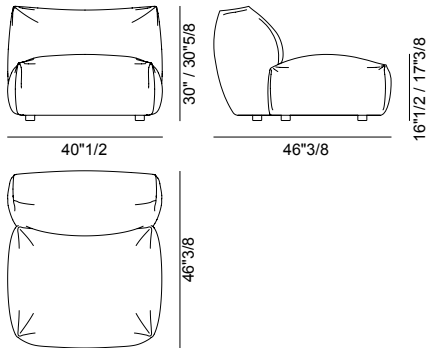

Goom

Modules

Single Unit (F062600)