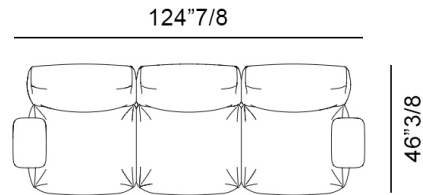

### **Technical information:**

Seat structure made of plywood from sustainably managed forests, webbed and padded with differentiated-density polyurethane foam, using a material blend containing at least 15% recycled polyols. The cushion cover is made of R-PET canvas, quilted with recycled R-PET microfiber. Backrest structure made of plywood from sustainably managed forests, webbed and padded with differentiated-density polyurethane foam, using a material blend containing at least 15% recycled polyols. The quilted panel is filled with recycled R-PET microfiber and covered with a fabric made from second-life materials. The lining is made of thermobonded PET fiber. Feet and hidden coupling system. Padding in polyurethane foam with a material blend containing at least 15% recycled polyols, and thermobonded PET fiber. The armrest structure made of curved aluminum sheet, matt painted or covered in wood veneer. All elements are supplied with feet in two height options: H42 cm, seat height with 4 cm feet (standard); H44 cm, seat height with 6 cm feet. Removable Cover.

### Modules

**Single Unit (F062600)**

**Chaise Lounge Unit (F062603)**

**90 Corner Unit (F062601)**

**120 Corner Unit (F062602)**

**Square Pouf (F062604)**

**Rectangular Pouf (F062605)**

**Armrest (F062610)**

#### Composition A:

124"7/8W x 46"3/8D x 30"H  
with SH: 16"1/2  
(or 30"5/8H with SH: 17"3/8)

3 x F062600  
2 x F062610

#### Composition C:

146"7/8W x 54"D x 30"H  
with SH: 16"1/2  
(or 30"5/8H with SH: 17"3/8)

1 x F062600  
2 x F062602