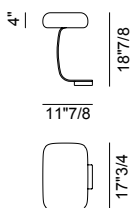

### Modules

**Single Unit (F062600)**

**Chaise Lounge Unit (F062603)**

**90 Corner Unit (F062601)**

**120 Corner Unit (F062602)**

**Square Pouf (F062604)**

**Rectangular Pouf (F062605)**

**Armrest (F062610)**

#### Composition A:

124"7/8W x 46"3/8D x 30"H  
with SH: 16"1/2  
(or 30"5/8H with SH: 17"3/8)

3 x F062600  
2 x F062610

#### Composition C:

146"7/8W x 54"D x 30"H  
with SH: 16"1/2  
(or 30"5/8H with SH: 17"3/8)

1 x F062600  
2 x F062602

#### Composition D:

162"1/4W x 68"1/8D x 30"H  
with SH: 16"1/2  
(or 30"5/8H with SH: 17"3/8)

3 x F062600  
1 x F062603  
2 x F062610