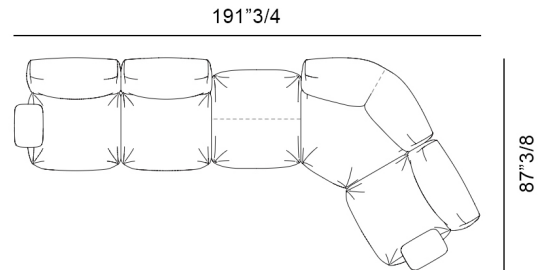

#### Composition K:

191"3/4W x 87"3/8D x 30"H

with SH: 16"1/2

(or 30"5/8H with SH: 17"3/8)

3 x F062600

1 x F062602

1 x F062604

2 x F062610

#### Composition L:

120"W x 120"D x 30"H

with SH: 16"1/2

(or 30"5/8H with SH: 17"3/8)

4 x F062600

1 x F062604