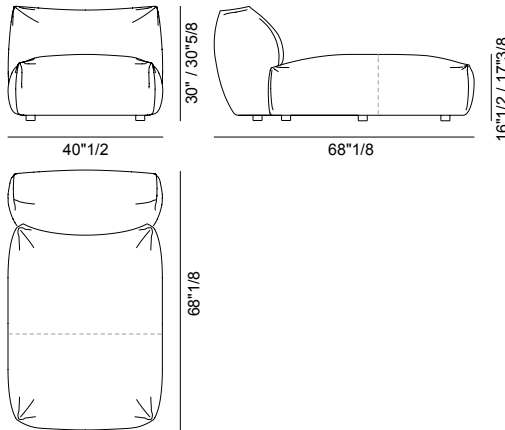

Chaise Lounge Unit (F062603)