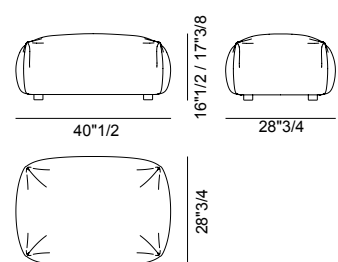

### Modules

**Single Unit (F062600)**

**Chaise Lounge Unit (F062603)**

**90 Corner Unit (F062601)**

**120 Corner Unit (F062602)**

**Square Pouf (F062604)**

**Rectangular Pouf (F062605)**

**Armrest (F062610)**

#### Composition A:

124"7/8W x 46"3/8D x 30"H  
with SH: 16"1/2  
(or 30"5/8H with SH: 17"3/8)

3 x F062600  
2 x F062610

#### Composition C:

146"7/8W x 54"D x 30"H  
with SH: 16"1/2  
(or 30"5/8H with SH: 17"3/8)

1 x F062600  
2 x F062602

#### Composition D:

162"1/4W x 68"1/8D x 30"H  
with SH: 16"1/2  
(or 30"5/8H with SH: 17"3/8)

3 x F062600  
1 x F062603  
2 x F062610