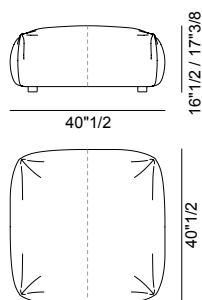

### Modules

**Single Unit (F062600)**

**Chaise Lounge Unit (F062603)**

**90 Corner Unit (F062601)**

**120 Corner Unit (F062602)**

**Square Pouf (F062604)**

**Rectangular Pouf (F062605)**

**Armrest (F062610)**

#### Composition A:

124"7/8W x 46"3/8D x 30"H  
with SH: 16"1/2  
(or 30"5/8H with SH: 17"3/8)

3 x F062600  
2 x F062610

#### Composition C:

146"7/8W x 54"D x 30"H  
with SH: 16"1/2  
(or 30"5/8H with SH: 17"3/8)

1 x F062600  
2 x F062602

#### Composition D:

162"1/4W x 68"1/8D x 30"H  
with SH: 16"1/2  
(or 30"5/8H with SH: 17"3/8)

3 x F062600  
1 x F062603  
2 x F062610