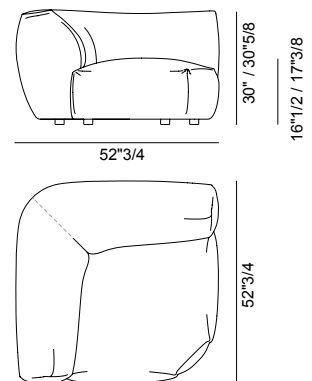

### Modules

**Single Unit (F062600)**

**Chaise Lounge Unit (F062603)**

**90 Corner Unit (F062601)**

**120 Corner Unit (F062602)**

**Square Pouf (F062604)**

**Rectangular Pouf (F062605)**

**Armrest (F062610)**

#### Composition A:

124"7/8W x 46"3/8D x 30"H  
with SH: 16"1/2  
(or 30"5/8H with SH: 17"3/8)

3 x F062600  
2 x F062610

#### Composition C:

146"7/8W x 54"D x 30"H  
with SH: 16"1/2  
(or 30"5/8H with SH: 17"3/8)

1 x F062600  
2 x F062602

#### Composition D:

162"1/4W x 68"1/8D x 30"H  
with SH: 16"1/2  
(or 30"5/8H with SH: 17"3/8)

3 x F062600  
1 x F062603  
2 x F062610