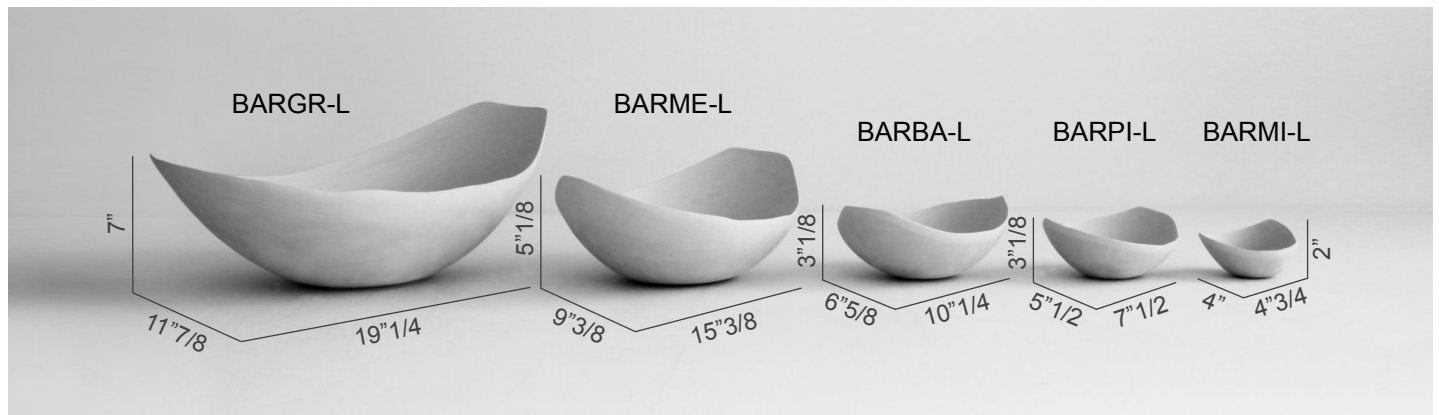

Barchette

Design: Rina Menardi

Description

Sets composed of centerpieces in baked clay. All Rina Menardi products are exclusive and handmade, and therefore subject to slight variations in size, shape and color. All articles are for decorative use only. Water resistance of the vases is not guaranteed. Made in Italy.

Barchette

Dimensions

BARCHETTE LARGHE

BARMI-L: 4"3/4W x 4"D x 2"H

BARPI-L: 7"1/2W x 5"1/2D x 3"1/8H

BARBA-L: 10"1/4W x 6"5/8D x 3"1/8H

BARME-L: 15"3/8W x 9"3/8D x 5"1/8H

BARGR-L: 19"1/4W x 11"7/8D x 7"H

BARCHETTE STRETTE

BARBA-S: 9"7/8W x 4"3/8D x 2"3/8H

BARME-S: 15"W x 6"5/8D x 3"1/8H

BARGR-S: 19"1/4W x 8"1/4D x 4"3/4H

BAR-LGO: 29"1/8W x 13"D x 2"3/8H

Barchette

Compositions