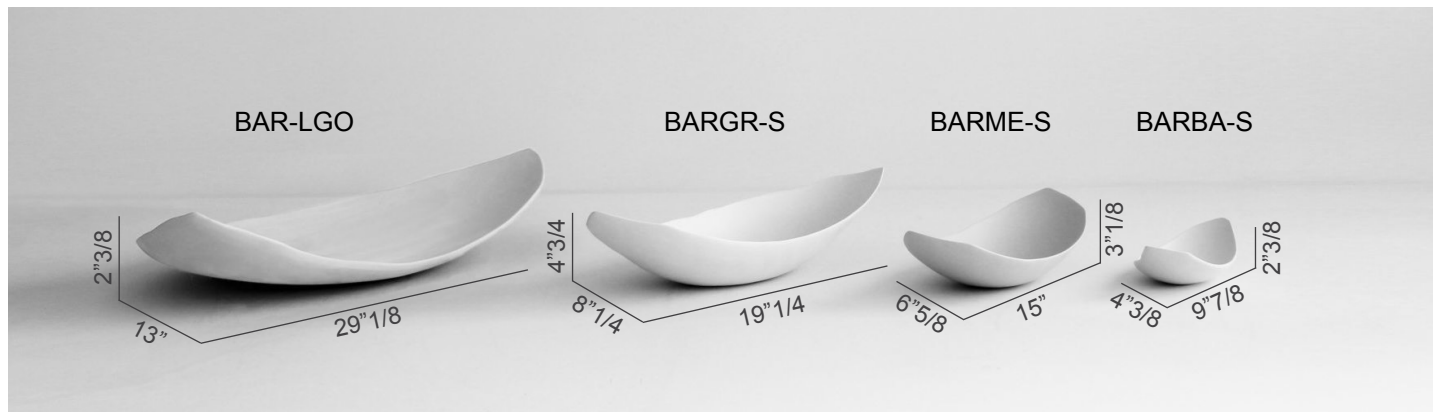

Barchette

Design: Rina Menardi

Description

Sets composed of centerpieces in baked clay. All Rina Menardi products are exclusive and handmade, and therefore subject to slight variations in size, shape and color. All articles are for decorative use only. Water resistance of the vases is not guaranteed. Made in Italy.

Barchette

Dimensions

BARCHETTE LARGHE

BARMI-L: 4"3/4W x 4"D x 2"H

BARPI-L: 7"1/2W x 5"1/2D x 3"1/8H

BARBA-L: 10"1/4W x 6"5/8D x 3"1/8H

BARME-L: 15"3/8W x 9"3/8D x 5"1/8H

BARGR-L: 19"1/4W x 11"7/8D x 7"H

BARCHETTE STRETTE

BARBA-S: 9"7/8W x 4"3/8D x 2"3/8H

BARME-S: 15"W x 6"5/8D x 3"1/8H

BARGR-S: 19"1/4W x 8"1/4D x 4"3/4H

BAR-LGO: 29"1/8W x 13"D x 2"3/8H

Barchette

Compositions