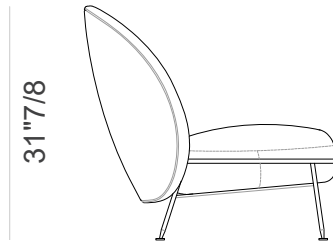

Amaretto Art

Description

The luxury Amaretto Art lounge chair was born from the desire to decline freshly and playfully one of our flagship pieces, the Amaretto lounge chair, inspired by the famous Italian biscuit. The collection, as the name suggests, is inspired by art, by some artistic currents in particular that have influenced the stylistic choices of the designers. Made in Italy.

Finishes & Materials

Cover: Fabric.

Base: Metal.

Amaretto Art

Dimensions

30"3/8W x 34"1/4D x 31"7/8H

Seat Height: 15"3/4

30"3/8

31"7/8

34"1/4

15"3/4