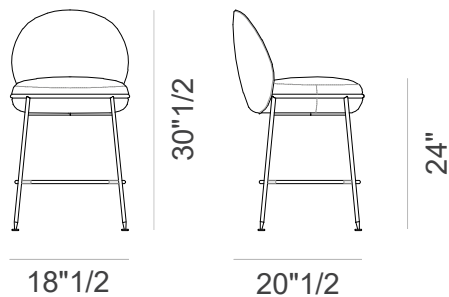

Bar Stool Low