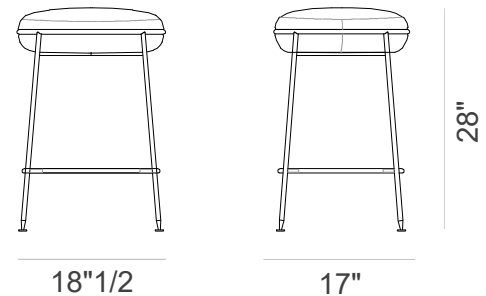

Amaretto Art

Dimensions

Stool Low: 18"1/2W x 17"D x 25"H

Stool High: 18"1/2W x 17"D x 28"H

Bar Stool Low: 18"1/2W x 20"1/2D x 30"1/2H **SH:** 24"

Bar Stool High: 18"1/2W x 20"1/2D x 38"1/8H **SH:** 28"

Stool Low

Stool High

Bar Stool Low

Bar Stool High