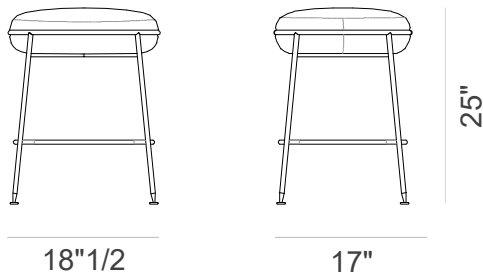

### Dimensions

**Stool Low:** 18"1/2W x 17"D x 25"H

**Stool High:** 18"1/2W x 17"D x 28"H

**Bar Stool Low:** 18"1/2W x 20"1/2D x 30"1/2H **SH:** 24"

**Bar Stool High:** 18"1/2W x 20"1/2D x 38"1/8H **SH:** 28"

#### Stool Low