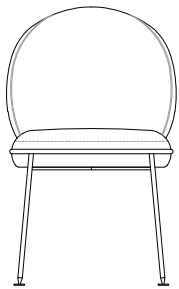

Amaretto

Description

The Italian designer Amaretto chair features a dynamic design. Its supple legs and comfortable seat are a captivating mix with seductive proportions.

Finishes & Materials

Cover: Fabric or leather.

Base: Metal.

Amaretto

Dimensions

20"7/8W x 23"3/8D x 34"1/4H

SH: 19"1/4

20"7/8

34"1/4

19"1/4

23"3/8