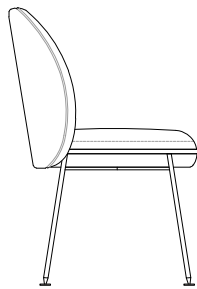

Amaretto

Description

The Italian designer Amaretto chair features a dynamic design. Its supple legs and comfortable seat are a captivating mix with seductive proportions.

Finishes & Materials

Cover: Fabric or leather.

Base: Metal.

Amaretto

Dimensions

20"7/8W x 23"3/8D x 34"1/4H

SH: 19"1/4

20"7/8

34"1/4

19"1/4