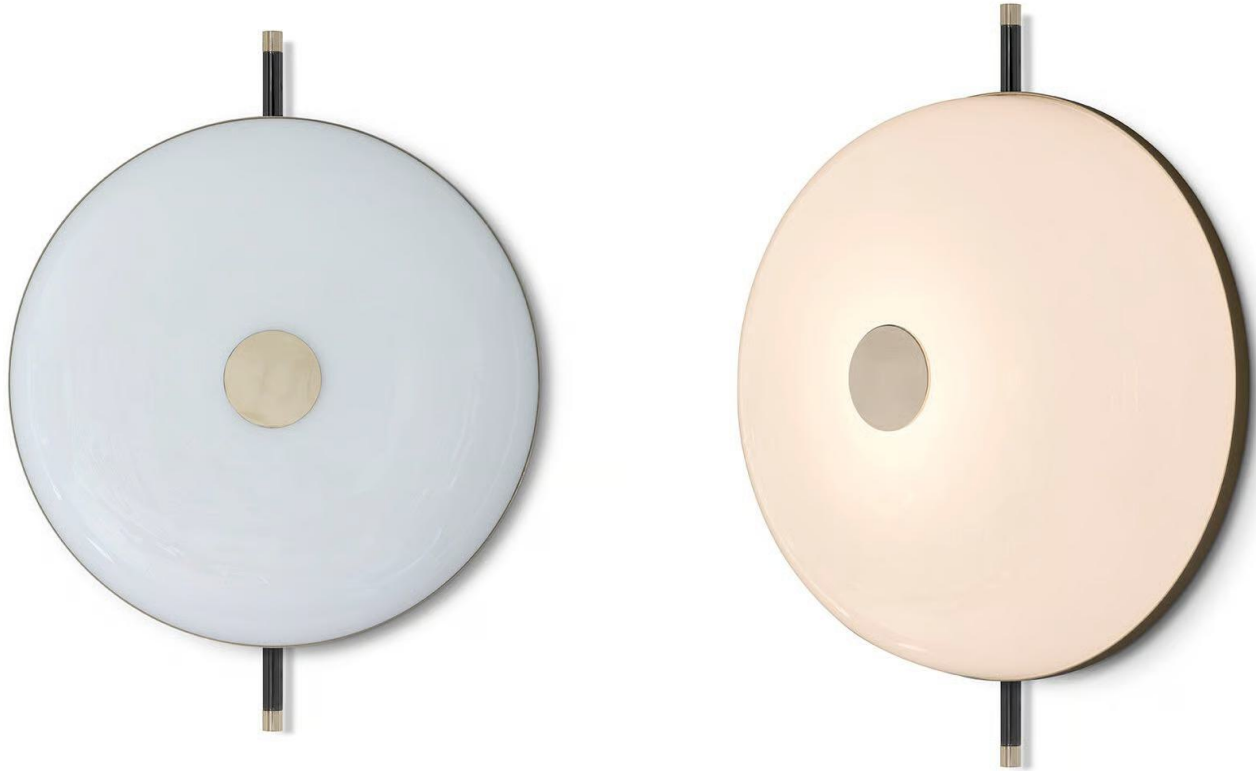

Amaretto

Description

The Italian Amaretto wall lamp, part of the distinguished Amaretto collection, is a premium lighting fixture that blends vintage charm with contemporary sophistication. Designed to elevate any interior, it brings an elegant and luxurious touch to both classic and modern spaces.

Finishes & Materials

Tube: Metal.

Structure: Mirror.

Shade: White opal glass.

Amaretto

Dimensions

18"1/8W x 5"7/8D x 24"3/8H

TECHNICAL DATA

1X7,7W 350MA 2700K
1258 LUMEN
110V Different voltage on request
CE Certification