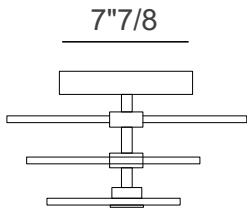

Finishes & Materials

Structure: Metal.

Shades: Glass.

Andromeda

Dimensions

14"1/8W x 7"7/8D x 14"1/8H

TECHNICAL DATA

1x3 WATT LED WAM WHITE
3000°K · 400 LUMEN
IP 20
110V Different voltage on request
CE Certification
UL Certification

14"1/8

14"1/8

7"7/8

7"7/8

1"3/8