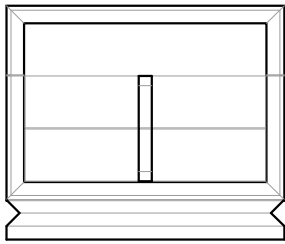

Finishes & Materials

Structure: Wood.

Profiles & handles: Metal lacquered.

Top & drawers front: Vetrite

Blake

Dimensions

24"3/4W x 17"3/8D x 20"7/8H

24"3/4

20"7/8

17"3/8