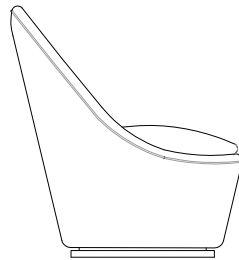

## *Description*

The elegant Blossom lounge chair, characterized by a comfortable and wrap-around seat, becomes a “friendly armchair for conversation” thanks to its base that allows a circular motion from left to right, and vice versa. Made in Italy.

## Blossom

---

### *Dimensions*

29"1/2W x 30"5/8D x 33"H

**Seat Height:** 17"3/8

29"1/2

33"

30"5/8

17"3/8