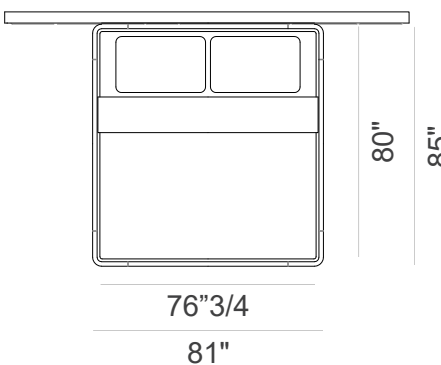

### Dimensions

**Queen Size:** 141"3/4W x 89"3/8D x 70"7/8H (To fit American QUEEN size mattress: 60"1/4 x 80")

**King Size:** 141"3/4W x 89"3/8D x 70"7/8H (To fit American KING size mattress: 76"3/4 x 80")

Queen Size

King Size