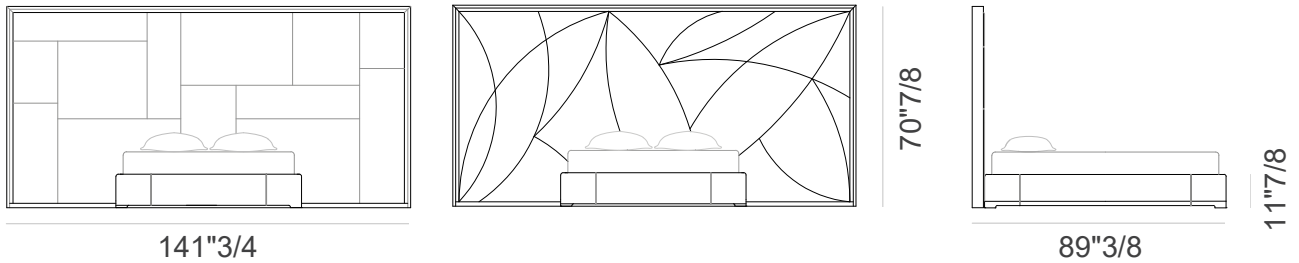

### Dimensions

**Queen Size:** 141"3/4W x 89"3/8D x 70"7/8H (To fit American QUEEN size mattress: 60"1/4 x 80")

**King Size:** 141"3/4W x 89"3/8D x 70"7/8H (To fit American KING size mattress: 76"3/4 x 80")