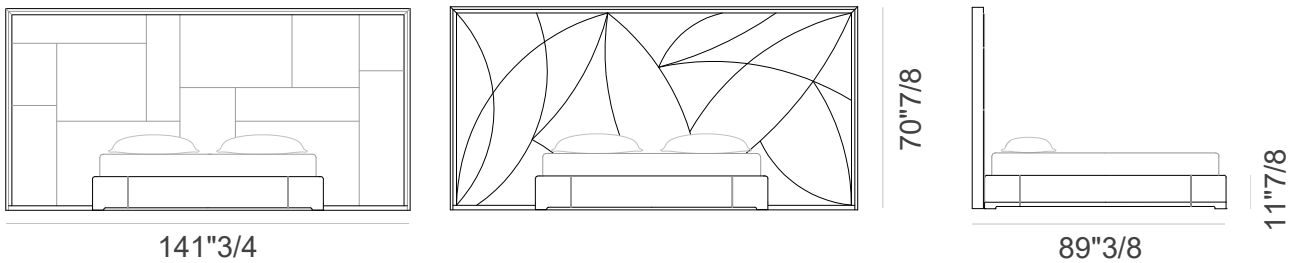

### Dimensions

**Queen Size:** 141"3/4W x 89"3/8D x 70"7/8H (To fit American QUEEN size mattress: 60"1/4 x 80")

**King Size:** 141"3/4W x 89"3/8D x 70"7/8H (To fit American KING size mattress: 76"3/4 x 80")

Queen Size

King Size