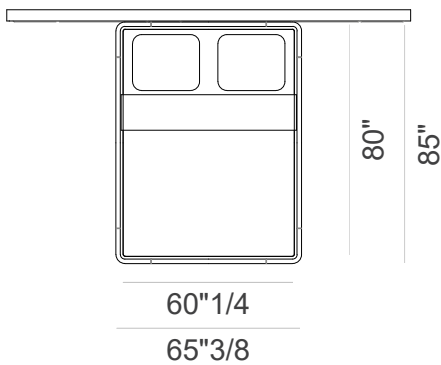

## *Finishes & Materials*

**Cover:** Fabric or leather.

**Headboard edge insert:** Distressed paint.

### Dimensions

**Queen Size:** 141"3/4W x 89"3/8D x 70"7/8H (To fit American QUEEN size mattress: 60"1/4 x 80")

**King Size:** 141"3/4W x 89"3/8D x 70"7/8H (To fit American KING size mattress: 76"3/4 x 80")

Queen Size

King Size