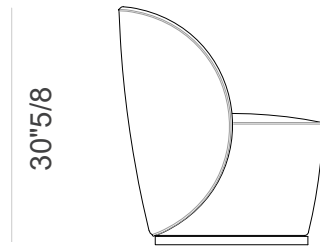

### *Dimensions*

27"1/2W x 26"3/8D x 30"5/8H

**Seat Height: 17"**

27"1/2

30"5/8

26"3/8

17"