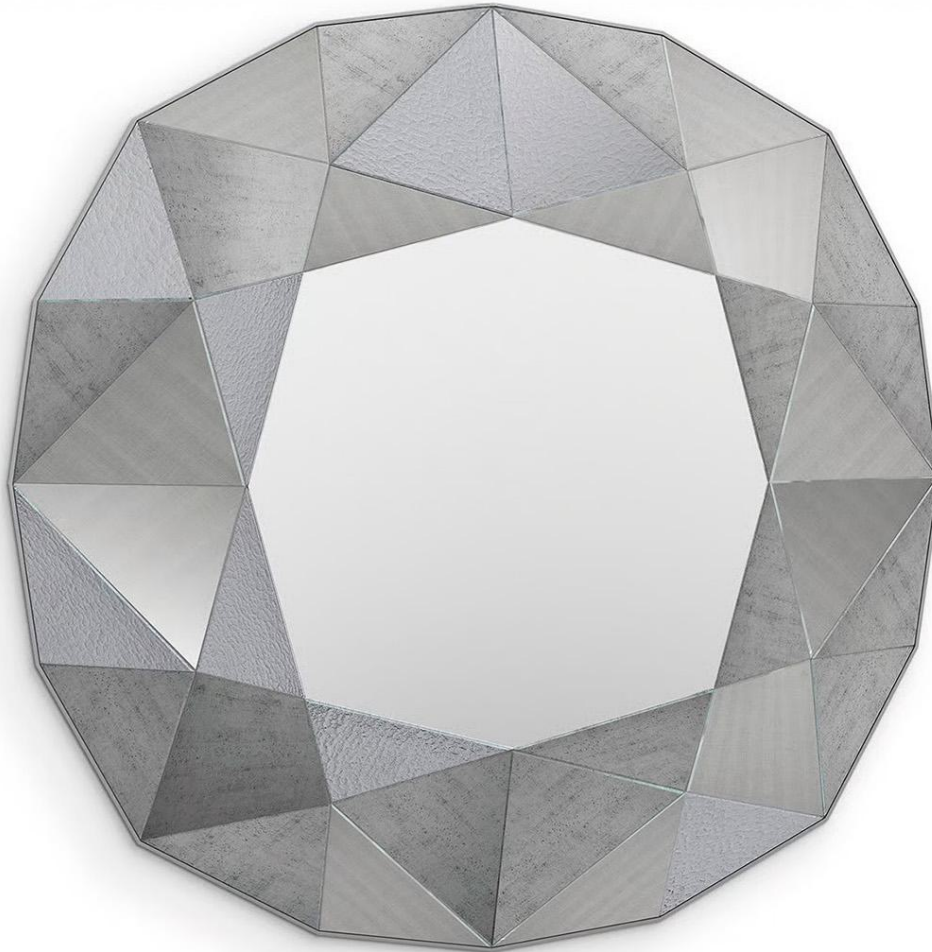

Cushion

Description

The Italian Cushion Mirror is a true jewel for the wall, inspired by the brilliance and geometry of a finely cut diamond. Its sculptural form and refined materials come together to create a mirror that is both decorative and functional, designed to elevate any space with a sense of luxurious sophistication.

Finishes & Materials

Frame: Vetríte.

Back structure: Lacquered wood.

Cushion

Dimensions

51"1/8W x 7"7/8D x 51"1/8H

51"1/8

51"1/8