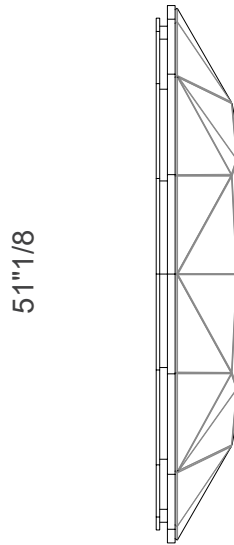

Cushion

Description

The Italian Cushion Mirror is a true jewel for the wall, inspired by the brilliance and geometry of a finely cut diamond. Its sculptural form and refined materials come together to create a mirror that is both decorative and functional, designed to elevate any space with a sense of luxurious sophistication.

Finishes & Materials

Frame: Vetríte.

Back structure: Lacquered wood.

Cushion

Dimensions

51"1/8W x 7"7/8D x 51"1/8H

51"1/8

51"1/8

7"7/8