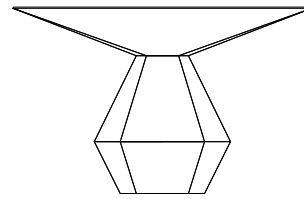

Diamante

Description

The luxury Diamante is a designer table made of Vetríte that looks like a sculpture. An original piece of furniture that combines the most modern processing techniques with exclusive materials and Italian craftsmanship.

Finishes & Materials

Top & base: Vetríte.

Diamante

Dimensions

106"1/4W x 47"1/4D x 29"1/2H

106"1/4

29"1/2

47"1/4