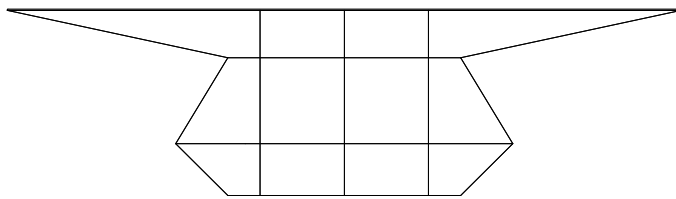

Diamante

Description

The luxury Diamante is a designer table made of Vetríte that looks like a sculpture. An original piece of furniture that combines the most modern processing techniques with exclusive materials and Italian craftsmanship.

Finishes & Materials

Top & base: Vetríte.

Diamante

Dimensions

106"1/4W x 47"1/4D x 29"1/2H

106"1/4

29"1/2

47"1/4