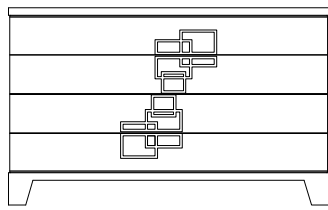

## *Finishes & Materials*

**Structure & drawers cover:** Microfiber.

**Handles & drawers profiles:** Metal lacquered.

### *Dimensions*

51"1/8W x 22"D x 31"1/2H

51"1/8

31"1/2

22"