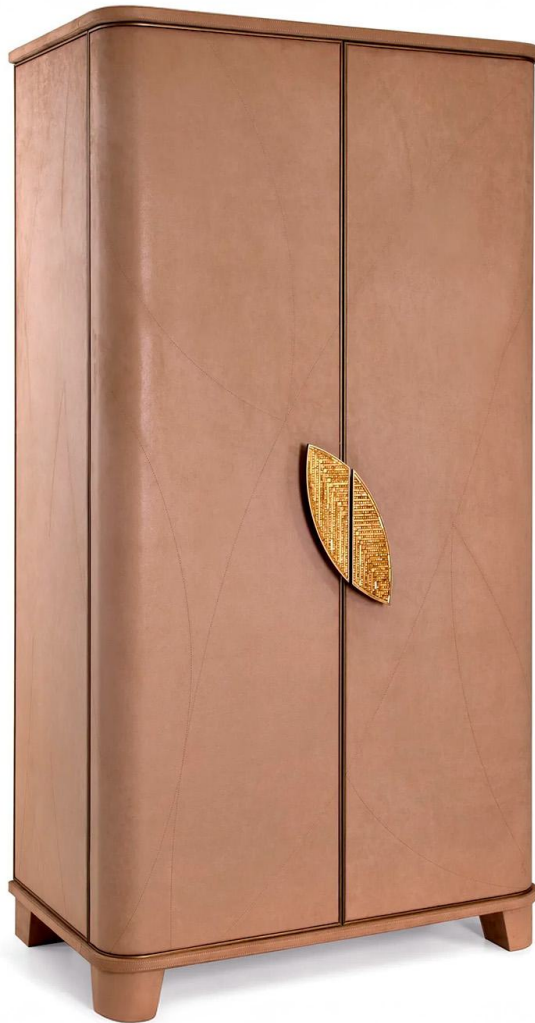

Don Giovanni

Description

The Don Giovanni wardrobe showcases a refined yet discreet style, combining contemporary design with elegant artistic details. This high-end two-door wardrobe is a statement of understated luxury, where quality materials and expert craftsmanship define its sophisticated character.

Finishes & Materials

Structure cover: Microfiber.

Handles & interior: Metal lacquered.

Don Giovanni

Dimensions

Don Giovanni 2018: 44"1/2W x 26"3/4D x 83"1/2H

Don Giovanni: 43"1/4W x 26"3/4D x 83"7/8H

Don Giovanni 2018