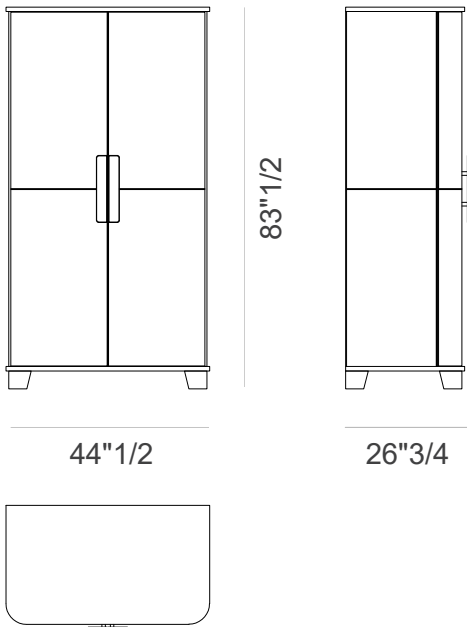

Finishes & Materials

Structure cover: Microfiber.

Handles & interior: Metal lacquered.

Don Giovanni

Dimensions

Don Giovanni 2018: 44"1/2W x 26"3/4D x 83"1/2H

Don Giovanni: 43"1/4W x 26"3/4D x 83"7/8H

Don Giovanni 2018