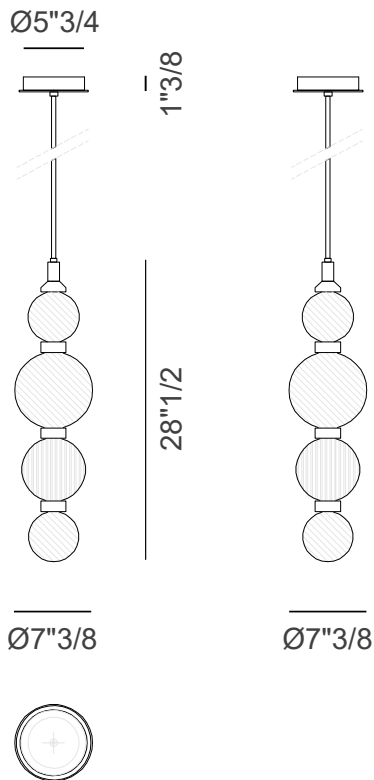

Drop

Description

The designer Drop suspension lamp is a premium lighting fixture that embodies luxury, elegance, and modern sophistication. Manufactured in Italy. Whether displayed individually or arranged in a custom composition, this ceiling lamp brings a refined and artistic touch to any interior.

Finishes & Materials

Shade: Glass.

Structure: Metal.

Drop

Dimensions

Size A: Ø7"3/8 x 28"1/2H

Size B: Ø7"1/4 x 35"3/8H

TECHNICAL DATA

A: 4X4 W LED 24V

B: 5X4 W LED 24V

2700K

1760 LUMEN

CRI 90 - IP20

VOLTAGE 110 V

CE Certification

Size A

Size B