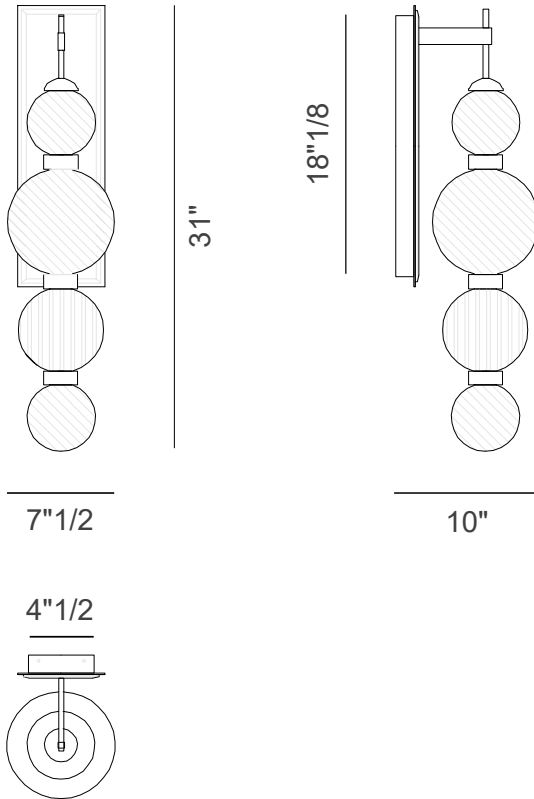

Drop

Description

The premium designer Drop Wall Lamp is a celebration of blown glass in its purest and most refined form. Handcrafted in Italy, this elegant piece features four finely crafted glass spheres in soft pastel tones that gently illuminate any space with a warm, calming glow.

Finishes & Materials

Shade: Glass.

Structure: Metal.

Inserts: Mirror.

Drop

Dimensions

7"1/2W x 10"D x 31"H

TECHNICAL DATA