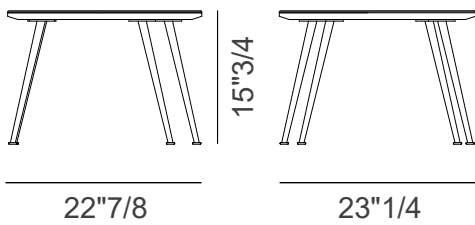

Finishes & Materials

Top: Vetrite.

Legs & undertop: Lacquered metal.

Filicudi

Dimensions

Low Side Table: 22"7/8W x 23"1/4D x 15"3/4H

High Side Table: 20"7/8W x 23"1/4D x 17"3/4H

Coffee Table: 47"1/4W x 31"1/2D x 13"3/4H

Low Side Table

High Side Table