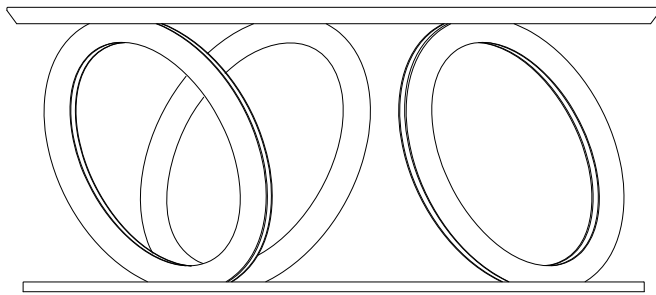

Fluxus

Description

The high-end Fluxus Italian console is a testament to timeless elegance and artisanal mastery. Designed with lines that evoke movement and sophistication.

Finishes & Materials

Top & base: Marble.
Rings: Metal.

Fluxus

Dimensions

78"3/4W x 17"3/4D x 34"5/8H

78"3/4

34"5/8

17"3/4