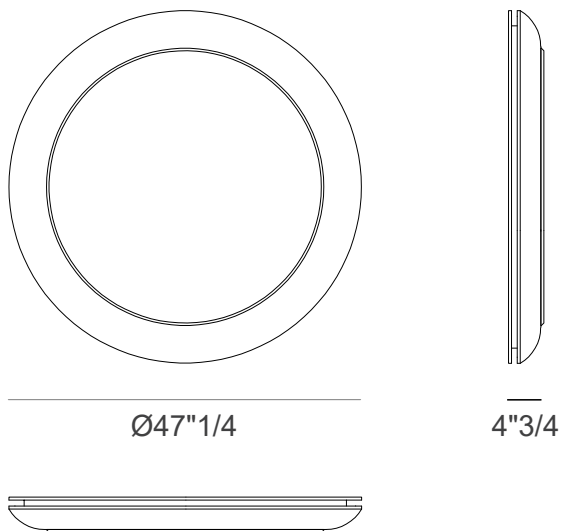

Fluxus

Description

The Fluxus Mirror is a refined decorative piece that combines understated design with exquisite artistic detail. At first glance, its shape is simple and minimal, but a closer look reveals the beauty of its handcrafted mosaic work, turning this mirror into a true example of premium artistry and elegant sophistication.

Finishes & Materials

Frame: Lacquered wood.

Fluxus

Dimensions

Round: Ø47"1/4 x 4"3/4D

Oval: 70"7/8W x 4"3/4D x 35"3/8H

Round

Oval