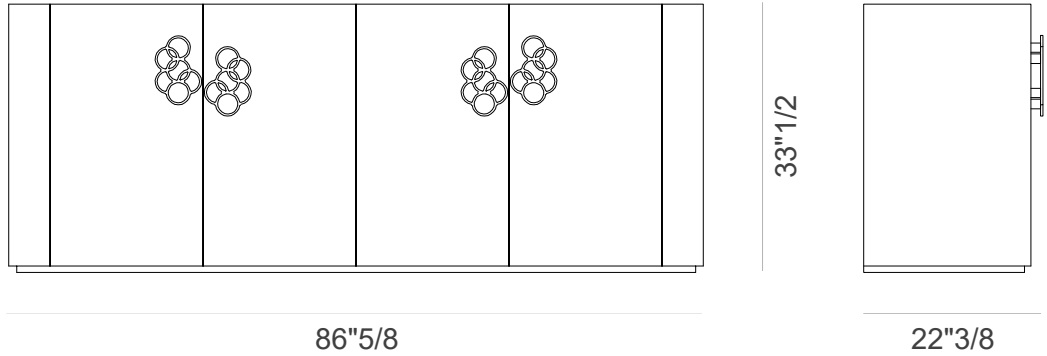

Finishes & Materials

Top: Marble

Structure: Wood or lacquered wood.

Interior: Lacquered wood.

Interior back: Mirror

Handle: Metal.

Drawers cover: Fabric.

Fluxus

Dimensions

Fluxus 2017: 86"5/8W x 22"3/8D x 33"1/2H **Fluxus 2018:** 86"5/8W x 21"5/8D x 33"1/2H

Fluxus 2017

Fluxus 2018