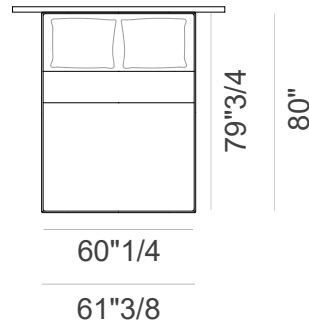

Finishes & Materials

Cover: Fabric or leather.

Komo

Dimensions

Queen Size:

84"5/8W x 82"D x 98"3/8H

(To fit American QUEEN size mattress: 60"1/4 x 80")

King Size:

84"5/8W x 82"D x 98"3/8H

(To fit American KING size mattress: 76"3/4 x 80")