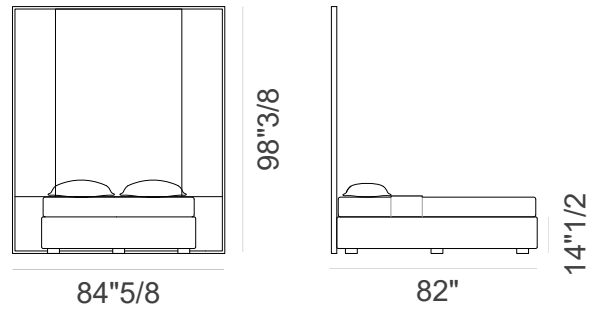

Finishes & Materials

Cover: Fabric or leather.

Komo

Dimensions

Queen Size:

84"5/8W x 82"D x 98"3/8H

(To fit American QUEEN size mattress: 60"1/4 x 80")

King Size:

84"5/8W x 82"D x 98"3/8H

(To fit American KING size mattress: 76"3/4 x 80")